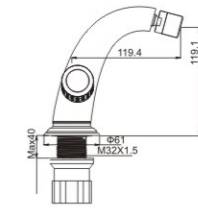

M15380-969TG
Product name: Basin faucet
Pcs/ctn : 8
Material: Brass/Zinc alloy
Surface treatment: Zirconium gold