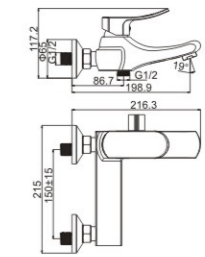

WANDA SERIES 35#

M11325-118C

Product name: Basin faucet
Pcs/ctn : 8
Material: Brass/Zinc alloy
Surface treatment: Chrome

M11326-132C

Product name: Basin faucet
Pcs/ctn : 8
Material: Brass/Zinc alloy
Surface treatment: Chrome

M54323-118C-C140

Product name: Vertical kitchen faucet
Pcs/ctn : 8
Material: Brass/Zinc alloy
Surface treatment: Chrome

M54326-132C-C302

Product name: Vertical kitchen faucet
Pcs/ctn : 8
Material: Brass/Zinc alloy
Surface treatment: Chrome

M31325-118C

Product name: Bath faucet
Pcs/ctn : 8
Material: Brass/Zinc alloy
Surface treatment: Chrome

M31326-132C

Product name: Bath faucet
Pcs/ctn : 8
Material: Brass/Zinc alloy
Surface treatment: Chrome

M41324-118C

Product name: Shower faucet
Pcs/ctn : 8
Material: Brass/Zinc alloy
Surface treatment: Chrome

M41326-132C

Product name: Shower faucet
Pcs/ctn : 8
Material: Brass/Zinc alloy
Surface treatment: Chrome