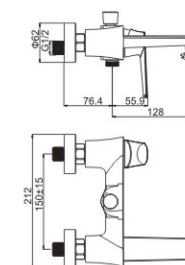

THE RETURN OF KING

SERIES 35#

NEW

M11379-159C

Product name: Basin faucet
Pcs/ctn : 8
Material: Brass/Zinc alloy
Surface treatment: Chrome

M54379-159

Product name: Vertical kitchen faucet
Pcs/ctn : 8
Material: Brass/Zinc alloy
Surface treatment: Chrome

M71379-159C

Product name: Bidet faucet
Pcs/ctn : 8
Material: Brass/Zinc alloy
Surface treatment: Chrome

M31379-159C

Product name: Bath faucet
Pcs/ctn : 8
Material: Brass/Zinc alloy
Surface treatment: Chrome

M12379-159C

Product name: Basin faucet
Pcs/ctn : 8
Material: Brass/Zinc alloy
Surface treatment: Chrome

M41379-159C

Product name: Shower faucet
Pcs/ctn : 8
Material: Brass/Zinc alloy
Surface treatment: Chrome