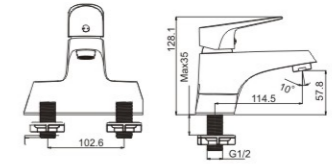

M51034-063C
Product name: Vertical kitchen faucet
Pcs/ctn : 8
Material: Brass/Zinc alloy
Surface treatment: Chrome