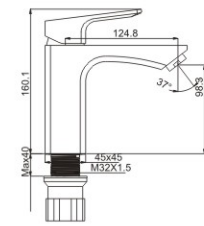

MI2378-158C

Product name: Basin faucet
Pcs/ctn : 8
Material: Brass/Zinc alloy
Surface treatment: Chrome