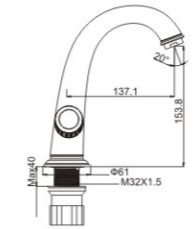

M81380-969TG
Product name: Basin faucet
Pcs/ctn : 8
Material: Brass/Zinc alloy
Surface treatment: Zirconium gold