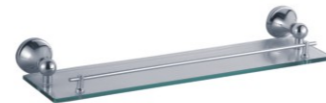

MG22141
GLASS SHELF