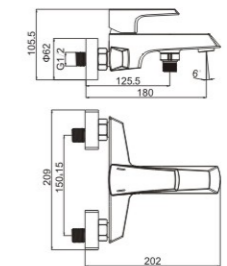

**M41383-164C**

Product name: Shower faucet  
Pcs/ctn : 8  
Material: Brass/Zinc alloy  
Surface treatment: Chrome

**MOMALI**  
SANITARY UTENSILS

www.momali.com

**M31383-164C**

Product name: Bath faucet  
Pcs/ctn : 8  
Material: Brass/Zinc alloy  
Surface treatment: Chrome