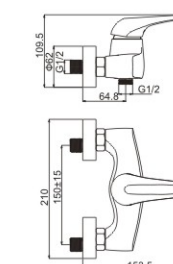

M41069-031C

Product name: Shower faucet
Pcs/ctn : 8
Material: Brass/Zinc alloy
Surface treatment: Chrome