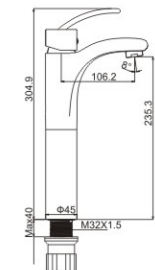

MI 2002-082C

Product name: Basin faucet
Pcs/ctn : 8
Material: Brass/Zinc alloy
Surface treatment: Chrome