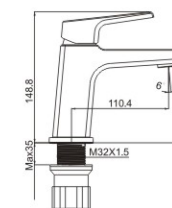

MI5387-162C

Product name: Basin faucet
Pcs/ctn : 8
Material: Brass/Zinc alloy
Surface treatment: Chrome