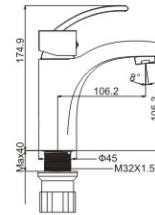

MI 1002-082C

Product name: Basin faucet
Pcs/ctn : 8
Material: Brass/Zinc alloy
Surface treatment: Chrome