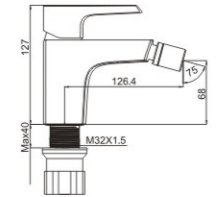

M71383-164C

Product name: Bidet faucet
Pcs/ctn : 8
Material: Brass/Zinc alloy
Surface treatment: Chrome