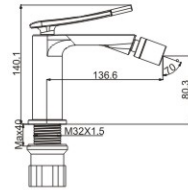

**M71513-814C**

Product name: Bidet faucet  
Pcs/ctn : 8  
Material: Brass/Zinc alloy  
Surface treatment: Chrome

**M12513-814C**

Product name: Basin faucet  
Pcs/ctn : 8  
Material: Brass/Zinc alloy  
Surface treatment: Chrome