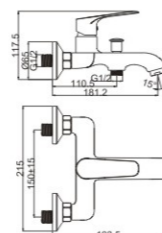

M31503-812C

Product name: Bath faucet
Pcs/ctn : 8
Material: Brass/Zinc alloy
Surface treatment: Chrome