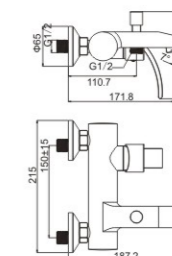

MI1003-102C

Product name: Basin faucet
Pcs/ctn : 8
Material: Brass/Zinc alloy
Surface treatment:Chrome

M31002-102C

Product name: Bath faucet
Pcs/ctn : 8
Material: Brass/Zinc alloy
Surface treatment:Chrome

M71003-102C

Product name: Bidet faucet
Pcs/ctn : 8
Material: Brass/Zinc alloy
Surface treatment:Chrome

M41002-102C

Product name: Shower faucet
Pcs/ctn : 8
Material: Brass/Zinc alloy
Surface treatment:Chrome

MI2003-102C

Product name: Basin faucet
Pcs/ctn : 8
Material: Brass/Zinc alloy
Surface treatment:Chrome

M54002-102C

Product name: Vertical kitchen faucet
Pcs/ctn : 8
Material: Brass/Zinc alloy
Surface treatment:Chrome