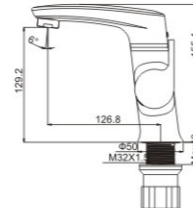

Changed into a new self and enjoy the freedom  
of the fashion and pleasant

**M11359-I47C**

Product name: Basin faucet  
 Pcs/ctn : 8  
 Material: Brass/Zinc alloy  
 Surface treatment:  
 Chrome /zirconium gold  
**Patent No. : 2014 3 0344169.x**