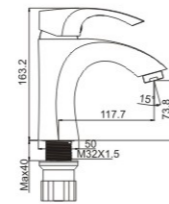

SERIES 25#

D A R E Y

**SIMPLILE** SERIES 40#

**WAVE** SERIES 40#

**M11288-580C**  
 Product name: Basin faucet  
 Pcs/ctn : 8  
 Material: Brass/Zinc alloy  
 Surface treatment:Chrome

**M11287-579C**  
 Product name: Basin faucet  
 Pcs/ctn : 8  
 Material: Brass/Zinc alloy  
 Surface treatment:Chrome