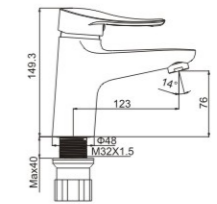

SERIES 25#

D A R E Y

**SIMPLILE** SERIES 40#

**WAVE** SERIES 40#

**M11288-580C**  
 Product name: Basin faucet  
 Pcs/ctn : 8  
 Material: Brass/Zinc alloy  
 Surface treatment:Chrome

**M11287-579C**  
 Product name: Basin faucet  
 Pcs/ctn : 8  
 Material: Brass/Zinc alloy  
 Surface treatment:Chrome