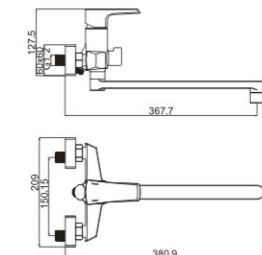

NEW

HERACLES

HERACLES SERIES 35#

M11383-164C

Product name: Basin faucet
Pcs/ctn : 8
Material: Brass/Zinc alloy
Surface treatment: Chrome

M71383-164C

Product name: Bidet faucet
Pcs/ctn : 8
Material: Brass/Zinc alloy
Surface treatment: Chrome

M12383-164C

Product name: Basin faucet
Pcs/ctn : 8
Material: Brass/Zinc alloy
Surface treatment: Chrome

M41383-164C

Product name: Shower faucet
Pcs/ctn : 8
Material: Brass/Zinc alloy
Surface treatment: Chrome

MOMALI
SANITARY UTENSILS

www.momali.com

M31383-164C

Product name: Bath faucet
Pcs/ctn : 8
Material: Brass/Zinc alloy
Surface treatment: Chrome

M54383-164C-C478

Product name: Vertical kitchen faucet
Pcs/ctn : 8
Material: Brass/Zinc alloy
Surface treatment: Chrome

M33383-164C

Product name: Wall bath faucet
Pcs/ctn : 8
Material: Brass/Zinc alloy
Surface treatment: Chrome