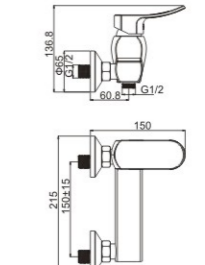

WANDA SERIES 35#

M11325-118C

Product name: Basin faucet
Pcs/ctn : 8
Material: Brass/Zinc alloy
Surface treatment: Chrome

M11326-132C

Product name: Basin faucet
Pcs/ctn : 8
Material: Brass/Zinc alloy
Surface treatment: Chrome

M54323-118C-C140

Product name: Vertical kitchen faucet
Pcs/ctn : 8
Material: Brass/Zinc alloy
Surface treatment: Chrome

M54326-132C-C302

Product name: Vertical kitchen faucet
Pcs/ctn : 8
Material: Brass/Zinc alloy
Surface treatment: Chrome

M31325-118C

Product name: Bath faucet
Pcs/ctn : 8
Material: Brass/Zinc alloy
Surface treatment: Chrome

M31326-132C

Product name: Bath faucet
Pcs/ctn : 8
Material: Brass/Zinc alloy
Surface treatment: Chrome

M41324-118C

Product name: Shower faucet
Pcs/ctn : 8
Material: Brass/Zinc alloy
Surface treatment: Chrome

M41326-132C

Product name: Shower faucet
Pcs/ctn : 8
Material: Brass/Zinc alloy
Surface treatment: Chrome