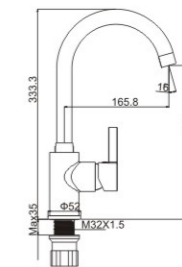

M54085-083C

Product name: Vertical kitchen faucet
Pcs/ctn : 8
Material: Brass/Zinc alloy
Surface treatment: Chrome