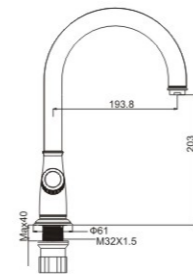

M54380-969TG
Product name: vertical kitchen faucet
Pcs/ctn : 8
Material: Brass/Zinc alloy
Surface treatment: Zirconium gold

M31380-969TG
Product name: Bath faucet
Pcs/ctn : 8
Material: Brass/Zinc alloy
Surface treatment: Zirconium gold