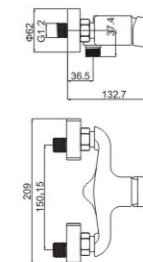

M71385-160C

Product name: Bidet faucet
Pcs/ctn : 8
Material: Brass/Zinc alloy
Surface treatment: Chrome

M41385-160C

Product name: Shower faucet
Pcs/ctn : 8
Material: Brass/Zinc alloy
Surface treatment: Chrome

M31385-160C

Product name: Bath faucet
Pcs/ctn : 8
Material: Brass/Zinc alloy
Surface treatment: Chrome

M33385-160C

Product name: Wall bath faucet
Pcs/ctn : 8
Material: Brass/Zinc alloy
Surface treatment: Chrome

MOMALI
SANITARY UTENSILS
www.momali.com

M54385-160C

Product name: Vertical kitchen faucet
Pcs/ctn : 8
Material: Brass/Zinc alloy
Surface treatment: Chrome

M92385-160C-C362

Product name: Shower set
Pcs/ctn : 8
Material: Brass/Zinc alloy
Surface treatment: Chrome