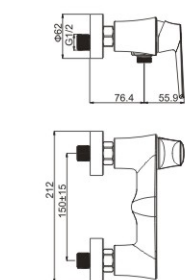

THE RETURN OF KING

SERIES 35#

NEW

M11379-159C

Product name: Basin faucet
Pcs/ctn : 8
Material: Brass/Zinc alloy
Surface treatment: Chrome

M54379-159

Product name: Vertical kitchen faucet
Pcs/ctn : 8
Material: Brass/Zinc alloy
Surface treatment: Chrome

M71379-159C

Product name: Bidet faucet
Pcs/ctn : 8
Material: Brass/Zinc alloy
Surface treatment: Chrome

M31379-159C

Product name: Bath faucet
Pcs/ctn : 8
Material: Brass/Zinc alloy
Surface treatment: Chrome

M12379-159C

Product name: Basin faucet
Pcs/ctn : 8
Material: Brass/Zinc alloy
Surface treatment: Chrome

M41379-159C

Product name: Shower faucet
Pcs/ctn : 8
Material: Brass/Zinc alloy
Surface treatment: Chrome