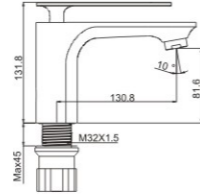

# PEKING

Art for creativity and  
expression of life and existence.

**M11502-203C**

Product name: Basin faucet  
Pcs/ctn : 8  
Material: Brass/Zinc alloy  
Surface treatment: Chrome

**M71502-203C**

Product name: Bidet faucet  
Pcs/ctn : 8  
Material: Brass/Zinc alloy  
Surface treatment: Chrome