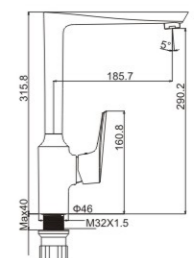

M54372-157C-C472

Product name: Vertical kitchen faucet
Pcs/ctn : 8
Material: Brass/Zinc alloy
Surface treatment: Chrome