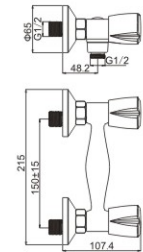

SERIES DELTA

M11267-928C

Product name: Basin faucet
Pcs/ctn : 8
Material: Brass/Zinc alloy
Surface treatment: Chrome

M41268-928C

Product name: Shower faucet
Pcs/ctn : 8
Material: Brass/Zinc alloy
Surface treatment: Chrome

M54269-928C-S342

Product name: Vertical Kitchen faucet
Pcs/ctn : 8
Material: Brass/Zinc alloy
Surface treatment: Chrome

M31268-928C

Product name: Bath faucet
Pcs/ctn : 8
Material: Brass/Zinc alloy
Surface treatment: Chrome

M31045-928C

Product name: Bath faucet
Pcs/ctn : 8
Material: Brass/Zinc alloy
Surface treatment: Chrome

M42268-928C-S218

Product name: Wall kitchen faucet
Pcs/ctn : 8
Material: Brass/Zinc alloy
Surface treatment: Chrome