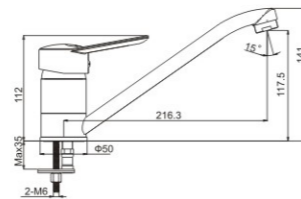

M51004-520C

Product name: Vertical kitchen faucet
Pcs/ctn : 8
Material: Brass/Zinc alloy
Surface treatment: Chrome

M31004-520C

Product name: Bath faucet
Pcs/ctn : 8
Material: Brass/Zinc alloy
Surface treatment: Chrome