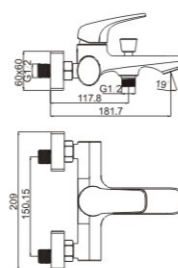

M92386-161C
Product name: Shower set
Pcs/ctn : 8
Material: Brass/Zinc alloy
Surface treatment: Chrome