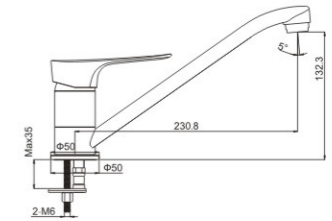

M11113-063C
Product name: Basin faucet
Pcs/ctn : 8
Material: Brass/Zinc alloy
Surface treatment: Chrome