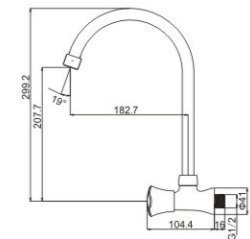

M03069-950C-S259

Product name: Single cold wall kitchen tap
Pcs/ctn : 8
Material: Brass/Zinc alloy
Surface treatment: Chrome