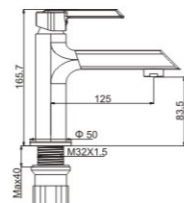

**M41503-812C**

Product name: Shower faucet  
 Pcs/ctn : 8  
 Material: Brass/Zinc alloy  
 Surface treatment: Chrome

**MI1512-815C**

Product name: Basin faucet  
Pcs/ctn : 8  
Material: Brass/Zinc alloy  
Surface treatment: