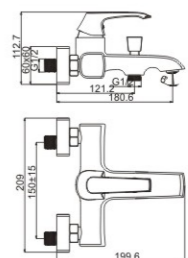

M11360-I48C

Product name: Basin faucet
Pcs/ctn : 8
Material: Brass/Zinc alloy
Surface treatment: Chrome
Patent No. : 2014 3 0295914.6

M71360-I48C

Product name: Bidet faucet
Pcs/ctn : 8
Material: Brass/Zinc alloy
Surface treatment: Chrome

—NEW—

M12360-I48C

Product name: Basin faucet
Pcs/ctn : 8
Material: Brass/Zinc alloy
Surface treatment: Chrome

M41360-I48C

Product name: Shower faucet
Pcs/ctn : 8
Material: Brass/Zinc alloy
Surface treatment: Chrome

M54360-I48C-C460

Product name: Vertical kitchen faucet
Pcs/ctn : 8
Material: Brass/Zinc alloy
Surface treatment: Chrome
Patent No. : 2014 3 0344448.6

M31360-I48C

Product name: Bath faucet
Pcs/ctn : 8
Material: Brass/Zinc alloy
Surface treatment: Chrome
Patent No. : 2014 3 0344262.0