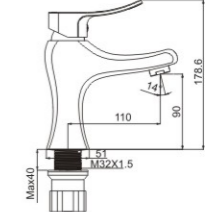

M11326-132C

Product name: Basin faucet
Pcs/ctn : 8
Material: Brass/Zinc alloy
Surface treatment: Chrome