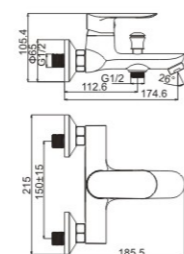

M31295-120C

Product name: Bath faucet
Pcs/ctn : 8
Material: Brass/Zinc alloy
Surface treatment: Chrome

FASHION
As beautiful as flowers