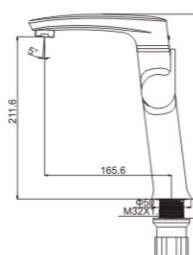

M12359-I47C

Product name: Basin faucet
Pcs/ctn : 8
Material: Brass/Zinc alloy
Surface treatment:
Chrome /zirconium gold