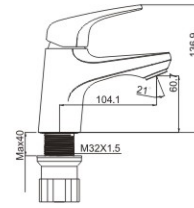

MI1386-161C

Product name: Basin faucet
Pcs/ctn : 8
Material: Brass/Zinc alloy
Surface treatment: Chrome