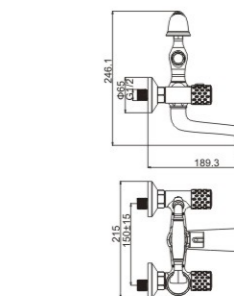

NEW

PETRONAS TWIN TOWER SERIES

M11380-969TG
Product name: Basin faucet
Pcs/ctn : 8
Material: Brass/Zinc alloy
Surface treatment: Zirconium gold

M73180-969TG
Product name: Bidet faucet
Pcs/ctn : 8
Material: Brass/Zinc alloy
Surface treatment: Zirconium gold

M15380-969TG
Product name: Basin faucet
Pcs/ctn : 8
Material: Brass/Zinc alloy
Surface treatment: Zirconium gold

M81380-969TG
Product name: Basin faucet
Pcs/ctn : 8
Material: Brass/Zinc alloy
Surface treatment: Zirconium gold

MOMALI
SANITARY UTENSILS
www.momali.com

M41380-969TG
Product name: Shower faucet
Pcs/ctn : 8
Material: Brass/Zinc alloy
Surface treatment: Zirconium gold

M31380-969TG
Product name: Bath faucet
Pcs/ctn : 8
Material: Brass/Zinc alloy
Surface treatment: Zirconium gold