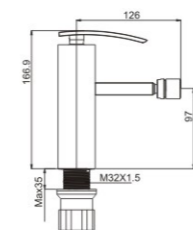

M71001-081C

Product name: Bidet faucet
Pcs/ctn : 8
Material: Brass/Zinc alloy
Surface treatment: Chrome