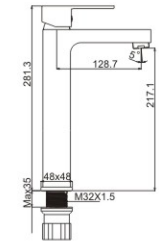

M12088-014C

Product name: Basin faucet
Pcs/ctn : 8
Material: Brass/Zinc alloy
Surface treatment: Chrome