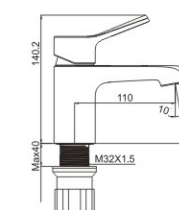

# BARRON

**MI1388-163C**  
Product name: Basin faucet  
Pcs/ctn : 8  
Material: Brass/Zinc alloy  
Surface treatment: Chrome

**MI2388-163C**  
Product name: Basin faucet  
Pcs/ctn : 8  
Material: Brass/Zinc alloy  
Surface treatment: Chrome