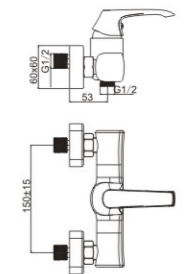

M11360-I48C

Product name: Basin faucet
Pcs/ctn : 8
Material: Brass/Zinc alloy
Surface treatment: Chrome
Patent No. : 2014 3 0295914.6

M71360-I48C

Product name: Bidet faucet
Pcs/ctn : 8
Material: Brass/Zinc alloy
Surface treatment: Chrome

—NEW—

M12360-I48C

Product name: Basin faucet
Pcs/ctn : 8
Material: Brass/Zinc alloy
Surface treatment: Chrome

M41360-I48C

Product name: Shower faucet
Pcs/ctn : 8
Material: Brass/Zinc alloy
Surface treatment: Chrome

M54360-I48C-C460

Product name: Vertical kitchen faucet
Pcs/ctn : 8
Material: Brass/Zinc alloy
Surface treatment: Chrome
Patent No. : 2014 3 0344448.6

M31360-I48C

Product name: Bath faucet
Pcs/ctn : 8
Material: Brass/Zinc alloy
Surface treatment: Chrome
Patent No. : 2014 3 0344262.0