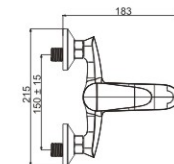

M41532-215C

Product name: Shower faucet
Pcs/ctn : 8
Material: Brass/Zinc alloy
Surface treatment: Chrome