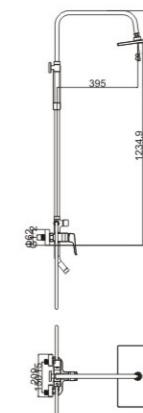

**MOMALI**  
SANITARY UTENSILS  
www.momali.com

**M54385-160C**

Product name: Vertical kitchen faucet  
Pcs/ctn : 8  
Material: Brass/Zinc alloy  
Surface treatment: Chrome

**M92385-160C-C362**

Product name: Shower set  
Pcs/ctn : 8  
Material: Brass/Zinc alloy  
Surface treatment: Chrome