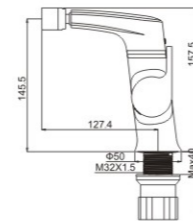

M71359-I47C

Product name: Bidet faucet
Pcs/ctn : 8
Material: Brass/Zinc alloy
Surface treatment:
Chrome /zirconium gold

M41359-I47C

Product name: Shower faucet
Pcs/ctn : 8
Material: Brass/Zinc alloy
Surface treatment:
Chrome /zirconium gold