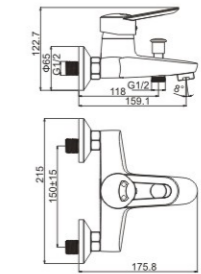

SUNDIAL SERIES 40#

M11004-520C

Product name: Basin faucet
Pcs/ctn : 8
Material: Brass/Zinc alloy
Surface treatment: Chrome

M71004-520C

Product name: Bidet faucet
Pcs/ctn : 8
Material: Brass/Zinc alloy
Surface treatment: Chrome

M51004-520C

Product name: Vertical kitchen faucet
Pcs/ctn : 8
Material: Brass/Zinc alloy
Surface treatment: Chrome

M31004-520C

Product name: Bath faucet
Pcs/ctn : 8
Material: Brass/Zinc alloy
Surface treatment: Chrome

M53004-520C

Product name: Pull out spray kitchen faucet
Pcs/ctn : 8
Material: Brass/Zinc alloy
Surface treatment: Chrome

M54004-520C

Product name: Vertical kitchen faucet
Pcs/ctn : 8
Material: Brass/Zinc alloy
Surface treatment: Chrome