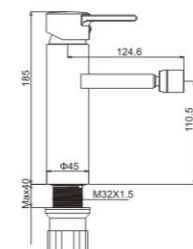

M71003-102C

Product name: Bidet faucet
Pcs/ctn : 8
Material: Brass/Zinc alloy
Surface treatment:Chrome

M41002-102C

Product name: Shower faucet
Pcs/ctn : 8
Material: Brass/Zinc alloy
Surface treatment:Chrome