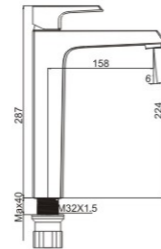

M12383-164C

Product name: Basin faucet
Pcs/ctn : 8
Material: Brass/Zinc alloy
Surface treatment: Chrome

M41383-164C

Product name: Shower faucet
Pcs/ctn : 8
Material: Brass/Zinc alloy
Surface treatment: Chrome