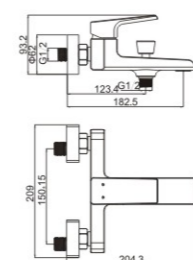

M31387-162C

Product name: Bath faucet
Pcs/ctn : 8
Material: Brass/Zinc alloy
Surface treatment: Chrome

M92387-162C

Product name: Shower set
Pcs/ctn : 8
Material: Brass/Zinc alloy
Surface treatment: Chrome