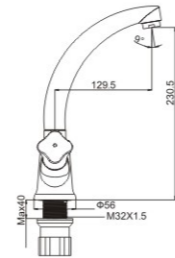

M54332-950C-S342

Product name: Vertical kitchen faucet
Pcs/ctn : 8
Material: Brass/Zinc alloy
Surface treatment: Chrome