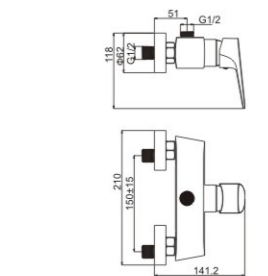

HIGOS SERIES 35#

M21113-063C
Product name: Basin faucet
Pcs/ctn : 8
Material: Brass/Zinc alloy
Surface treatment: Chrome

M11113-063C
Product name: Basin faucet
Pcs/ctn : 8
Material: Brass/Zinc alloy
Surface treatment: Chrome

M31113-063C
Product name: Bath faucet
Pcs/ctn : 8
Material: Brass/Zinc alloy
Surface treatment: Chrome

M12113-063C
Product name: Basin faucet
Pcs/ctn : 8
Material: Brass/Zinc alloy
Surface treatment: Chrome

M41113-063C
Product name: Shower faucet
Pcs/ctn : 8
Material: Brass/Zinc alloy
Surface treatment: Chrome