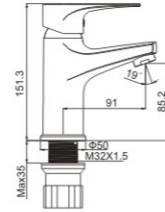

## M41323-I29C

Product name: Shower faucet  
Pcs/ctn : 8  
Material: Brass/Zinc alloy  
Surface treatment: Chrome

WANDA SERIES 35#

**M11325-118C**

Product name: Basin faucet  
Pcs/ctn : 8  
Material: Brass/Zinc alloy  
Surface treatment: Chrome