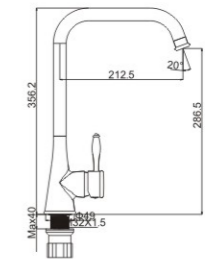

M54302-123C-C439

Product name: Vertical kitchen faucet
Pcs/ctn : 8
Material: Brass/Zinc alloy
Surface treatment: Chrome