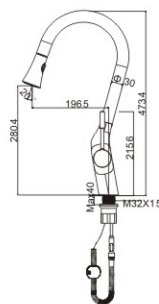

M54504-205C

Product name: Pull out spray kitchen faucet
Pcs/ctn : 4
Material: Brass/Zinc alloy
Surface treatment: Chrome