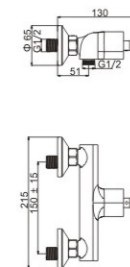

M11502-203C

Product name: Basin faucet
Pcs/ctn : 8
Material: Brass/Zinc alloy
Surface treatment: Chrome

M71502-203C

Product name: Bidet faucet
Pcs/ctn : 8
Material: Brass/Zinc alloy
Surface treatment: Chrome

M12502-203C

Product name: Bidet faucet
Pcs/ctn : 8
Material: Brass/Zinc alloy
Surface treatment: Chrome

M31502-203C

Product name: Bath faucet
Pcs/ctn : 8
Material: Brass/Zinc alloy
Surface treatment: Chrome

M54502-203C

Product name: Vertical kitchen faucet
Pcs/ctn : 8
Material: Brass/Zinc alloy
Surface treatment: Chrome

M41502-203C

Product name: Shower faucet
Pcs/ctn : 8
Material: Brass/Zinc alloy
Surface treatment: Chrome