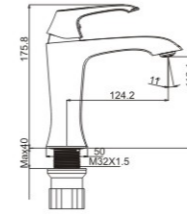

# BELINDA

New classical design concepts  
combine modern lines with  
classical flavor

**M11360-I48C**

Product name: Basin faucet  
Pcs/ctn : 8  
Material: Brass/Zinc alloy  
Surface treatment: Chrome  
Patent No. : 2014 3 0295914.6