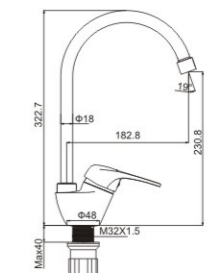

**MOMALI**  
SANITARY UTENSILS  
www.momali.com

**M41027-502C**

Product name: Shower faucet  
Pcs/ctn : 8  
Material: Brass/Zinc alloy  
Surface treatment: Chrome

**M54004-502C-S259**

Product name: Vertical kitchen faucet  
Pcs/ctn : 8  
Material: Brass/Zinc alloy  
Surface treatment: Chrome