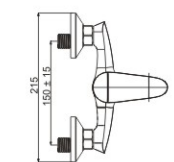

—NEW—

M11532-215C

Product name: Basin faucet
Pcs/ctn : 8
Material: Brass/Zinc alloy
Surface treatment: Chrome

M31532-215C

Product name: Bath faucet
Pcs/ctn : 8
Material: Brass/Zinc alloy
Surface treatment: Chrome

M41532-215C

Product name: Shower faucet
Pcs/ctn : 8
Material: Brass/Zinc alloy
Surface treatment: Chrome