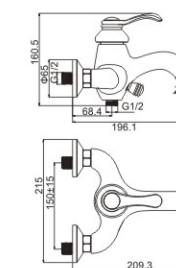

M41025-535C

Product name: Shower faucet
Pcs/ctn : 8
Material: Brass/Zinc alloy
Surface treatment: Chrome