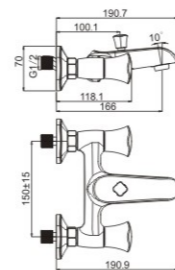

M31332-950C

Product name: Bath faucet
Pcs/ctn : 8
Material: Brass/Zinc alloy
Surface treatment: Chrome