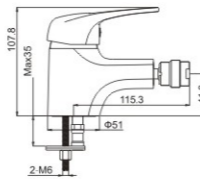

M71027-502C

Product name: Bidet faucet
Pcs/ctn : 8
Material: Brass/Zinc alloy
Surface treatment: Chrome

M51004-502C-S100

Product name: Vertical kitchen faucet
Pcs/ctn : 8
Material: Brass/Zinc alloy
Surface treatment: Chrome