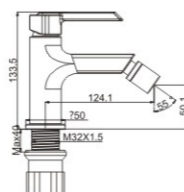

M71512-815C

Product name: Bidet faucet
Pcs/ctn : 8
Material: Brass/Zinc alloy
Surface treatment: Chrome

M31512-815C

Product name: Bath faucet
Pcs/ctn : 8
Material: Brass/Zinc alloy
Surface treatment: Chrome