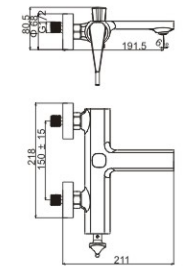

M41513-814C

Product name: Shower faucet
Pcs/ctn : 8
Material: Brass/Zinc alloy
Surface treatment: Chrome