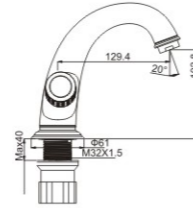

M73180-969TG
Product name: Bidet faucet
Pcs/ctn : 8
Material: Brass/Zinc alloy
Surface treatment: Zirconium gold