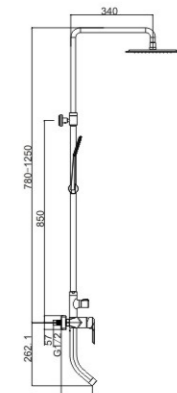

SPRING SERIES

40# Brass Rose gold gold bronze