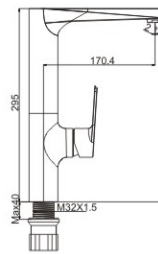

M54535-218C

Product name: Vertical kitchen faucet
Pcs/ctn : 8
Material: Brass/Zinc alloy
Surface treatment: Chrome

M41535-218C

Product name: Shower faucet
Pcs/ctn : 8
Material: Brass/Zinc alloy
Surface treatment: Chrome