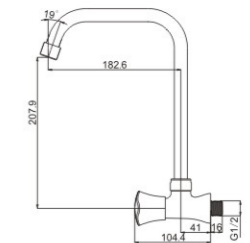

M03069-950C-S45 I

Product name: Single cold wall kitchen tap
Pcs/ctn : 8
Material: Brass/Zinc alloy
Surface treatment: Chrome