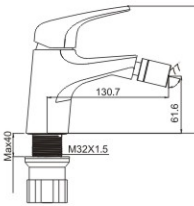

M71386-161C

Product name: Bidet faucet
Pcs/ctn : 8
Material: Brass/Zinc alloy
Surface treatment: Chrome