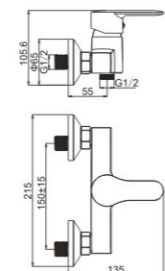

M41323-I34C

Product name: Shower faucet
Pcs/ctn : 8
Material: Brass/Zinc alloy
Surface treatment: Chrome

M41323-I29C

Product name: Shower faucet
Pcs/ctn : 8
Material: Brass/Zinc alloy
Surface treatment: Chrome