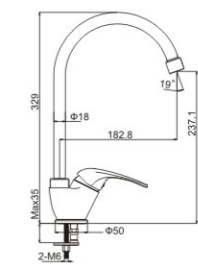

M54034-010C

Product name: Vertical kitchen faucet
Pcs/ctn : 8
Material: Brass/Zinc alloy
Surface treatment:Chrome