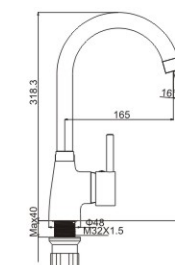

M54015-531C

Product name: Vertical kitchen faucet
Pcs/ctn : 8
Material: Brass/Zinc alloy
Surface treatment: Chrome