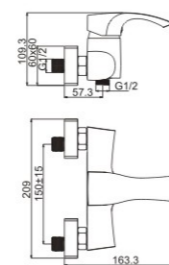

M41287-579C
Product name: Shower faucet
Pcs/ctn : 8
Material: Brass/Zinc alloy
Surface treatment:Chrome