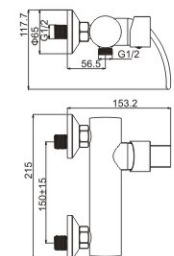

M4 1002-082C

Product name: Shower faucet
Pcs/ctn : 8
Material: Brass/Zinc alloy
Surface treatment: Chrome