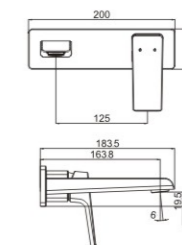

M61387-162C

Product name: Wall basin faucet
Pcs/ctn : 8
Material: Brass/Zinc alloy
Surface treatment: Chrome