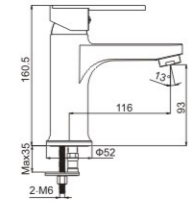

M11323-I29C

Product name: Basin faucet
Pcs/ctn : 8
Material: Brass/Zinc alloy
Surface treatment: Chrome