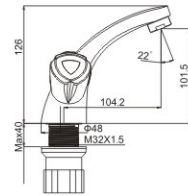

M11267-928C

Product name: Basin faucet
Pcs/ctn : 8
Material: Brass/Zinc alloy
Surface treatment: Chrome

M41268-928C

Product name: Shower faucet
Pcs/ctn : 8
Material: Brass/Zinc alloy
Surface treatment: Chrome