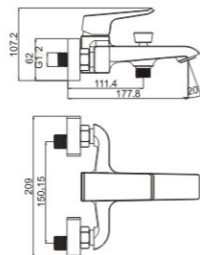

M31385-160C

Product name: Bath faucet
Pcs/ctn : 8
Material: Brass/Zinc alloy
Surface treatment: Chrome