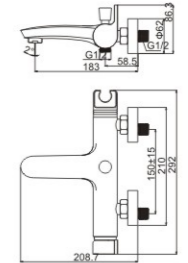

M11359-I47C

Product name: Basin faucet
Pcs/ctn : 8
Material: Brass/Zinc alloy
Surface treatment:
Chrome /zirconium gold
Patent No. : 2014 3 0344169.x

M31359-I47C

Product name: Bath faucet
Pcs/ctn : 8
Material: Brass/Zinc alloy
Surface treatment:
Chrome /zirconium gold
Patent No. : 2014 3 0344012.7

M71359-I47C

Product name: Bidet faucet
Pcs/ctn : 8
Material: Brass/Zinc alloy
Surface treatment:
Chrome /zirconium gold

M41359-I47C

Product name: Shower faucet
Pcs/ctn : 8
Material: Brass/Zinc alloy
Surface treatment:
Chrome /zirconium gold

M12359-I47C

Product name: Basin faucet
Pcs/ctn : 8
Material: Brass/Zinc alloy
Surface treatment:
Chrome /zirconium gold

M54359-I47C-C459

Product name: Vertical kitchen faucet
Pcs/ctn : 8
Material: Brass/Zinc alloy
Surface treatment:
Chrome /zirconium gold
Patent No. : 2014 3 0344133.1