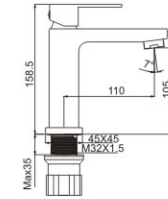

M11296-804C

Product name: Basin faucet
Pcs/ctn : 8
Material: Brass/Zinc alloy
Surface treatment: Chrome