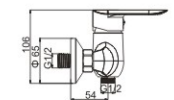

—NEW—

M11532-215C

Product name: Basin faucet
Pcs/ctn : 8
Material: Brass/Zinc alloy
Surface treatment: Chrome

M31532-215C

Product name: Bath faucet
Pcs/ctn : 8
Material: Brass/Zinc alloy
Surface treatment: Chrome

M41532-215C

Product name: Shower faucet
Pcs/ctn : 8
Material: Brass/Zinc alloy
Surface treatment: Chrome