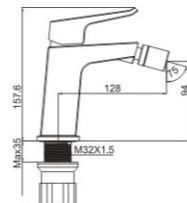

M71385-160C

Product name: Bidet faucet
Pcs/ctn : 8
Material: Brass/Zinc alloy
Surface treatment: Chrome

M41385-160C

Product name: Shower faucet
Pcs/ctn : 8
Material: Brass/Zinc alloy
Surface treatment: Chrome