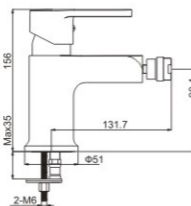

M71010-005C

Product name: Bidet faucet
Pcs/ctn : 8
Material: Brass/Zinc alloy
Surface treatment: Chrome