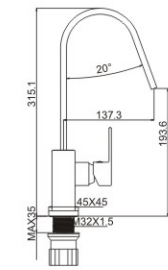

M51266-804C-C412

Product name: Vertical kitchen faucet
Pcs/ctn : 8
Material: Brass/Zinc alloy
Surface treatment: Chrome

M31296-804C

Product name: Bath faucet
Pcs/ctn : 8
Material: Brass/Zinc alloy
Surface treatment: Chrome