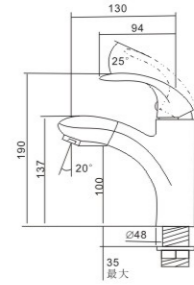

MI4303-121C

Product name: Pull out spray basin faucet
Pcs/ctn : 8
Material: Brass/Zinc alloy
Surface treatment: Chrome
Patent No. : 2014 3 0054852.X