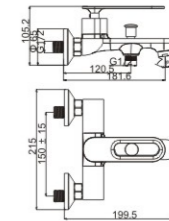

M11502-203C

Product name: Basin faucet
Pcs/ctn : 8
Material: Brass/Zinc alloy
Surface treatment: Chrome

M71502-203C

Product name: Bidet faucet
Pcs/ctn : 8
Material: Brass/Zinc alloy
Surface treatment: Chrome

M12502-203C

Product name: Bidet faucet
Pcs/ctn : 8
Material: Brass/Zinc alloy
Surface treatment: Chrome

M31502-203C

Product name: Bath faucet
Pcs/ctn : 8
Material: Brass/Zinc alloy
Surface treatment: Chrome

M54502-203C

Product name: Vertical kitchen faucet
Pcs/ctn : 8
Material: Brass/Zinc alloy
Surface treatment: Chrome

M41502-203C

Product name: Shower faucet
Pcs/ctn : 8
Material: Brass/Zinc alloy
Surface treatment: Chrome