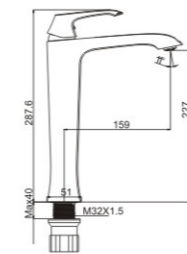

**M71360-I48C**

Product name: Bidet faucet  
Pcs/ctn : 8  
Material: Brass/Zinc alloy  
Surface treatment: Chrome

—NEW—

**M12360-I48C**

Product name: Basin faucet  
Pcs/ctn : 8  
Material: Brass/Zinc alloy  
Surface treatment: Chrome