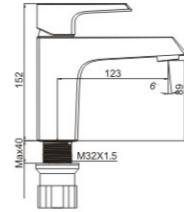

**MOMALI**  
 SANITARY UTENSILS  
 www.momali.com

SERIES  
**HERACLES**

**DELICATE**  
NOBLE

NEW

HERACLES

HERACLES SERIES 35#

**M11383-164C**

Product name: Basin faucet  
Pcs/ctn : 8  
Material: Brass/Zinc alloy  
Surface treatment: Chrome