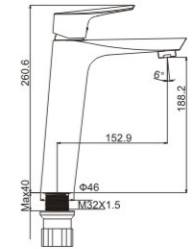

MI2372-157C

Product name: Basin faucet
Pcs/ctn : 8
Material: Brass/Zinc alloy
Surface treatment: Chrome

M31372-157C

Product name: Bath faucet
Pcs/ctn : 8
Material: Brass/Zinc alloy
Surface treatment: Chrome