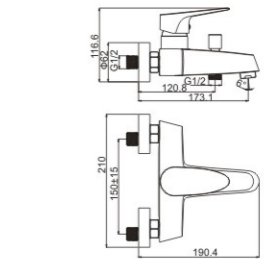

M12113-063C
Product name: Basin faucet
Pcs/ctn : 8
Material: Brass/Zinc alloy
Surface treatment: Chrome