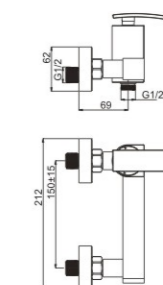

**M31198-081C**

Product name: Bath faucet  
Pcs/ctn : 8  
Material: Brass/Zinc alloy  
Surface treatment: Chrome

**HARMONIOUS**

and smooth texture,  
perfect noble appearance modelling

**M41001-081C**

Product name: Shower faucet  
Pcs/ctn : 8  
Material: Brass/Zinc alloy  
Surface treatment: Chrome