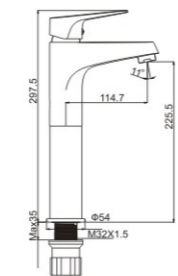

M41113-063C
Product name: Shower faucet
Pcs/ctn : 8
Material: Brass/Zinc alloy
Surface treatment: Chrome