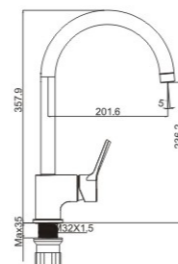

M54388-163C

Product name: Vertical kitchen faucet
Pcs/ctn : 8
Material: Brass/Zinc alloy
Surface treatment: Chrome