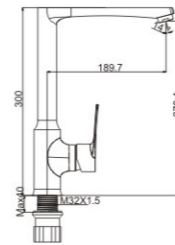

NEW

BLANCHE SERIES 35#

**M11533-216C**

Product name: Basin faucet  
Pcs/ctn : 8  
Material: Brass/Zinc alloy  
Surface treatment: Chrome

**M54533-216C**

Product name: Vertical kitchen faucet  
Pcs/ctn : 8  
Material: Brass/Zinc alloy  
Surface treatment: Chrome