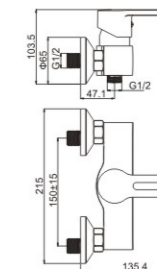

**M31010-005C**

Product name: Bath faucet  
Pcs/ctn : 8  
Material: Brass/Zinc alloy  
Surface treatment: Chrome

**MOMALI**  
SANITARY UTENSILS  
[www.momali.com](http://www.momali.com)

**M41010-005C**

Product name: Shower faucet  
Pcs/ctn : 8  
Material: Brass/Zinc alloy  
Surface treatment: Chrome