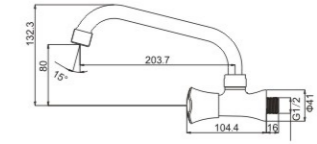

M03069-950C-S218

Product name: Single cold wall kitchen tap
Pcs/ctn : 8
Material: Brass/Zinc alloy
Surface treatment: Chrome