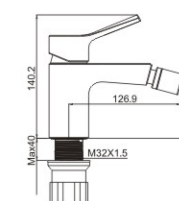

M71388-163C
Product name: Bidet faucet
Pcs/ctn : 8
Material: Brass/Zinc alloy
Surface treatment: Chrome