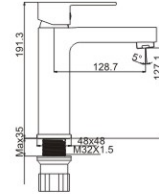

M11088-014C

Product name: Basin faucet
Pcs/ctn : 8
Material: Brass/Zinc alloy
Surface treatment: Chrome