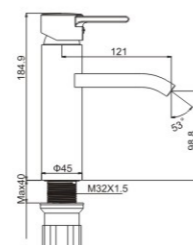

# BILIS

SERIES 35#

— [www.momali.com](http://www.momali.com) —

MOMALI®

**MI1003-102C**

Product name: Basin faucet  
Pcs/ctn : 8  
Material: Brass/Zinc alloy  
Surface treatment:Chrome

**M31002-102C**

Product name: Bath faucet  
Pcs/ctn : 8  
Material: Brass/Zinc alloy  
Surface treatment:Chrome