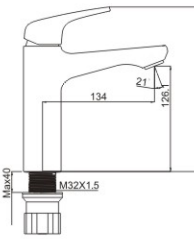

MI2386-161C

Product name: Basin faucet
Pcs/ctn : 8
Material: Brass/Zinc alloy
Surface treatment: Chrome