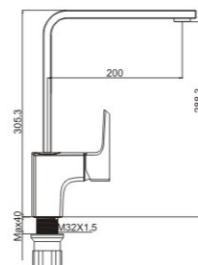

M54383-164C-C478

Product name: Vertical kitchen faucet
Pcs/ctn : 8
Material: Brass/Zinc alloy
Surface treatment: Chrome

M33383-164C

Product name: Wall bath faucet
Pcs/ctn : 8
Material: Brass/Zinc alloy
Surface treatment: Chrome