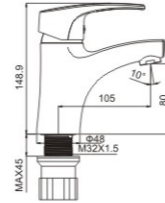

**M41069-031C**

Product name: Shower faucet  
Pcs/ctn : 8  
Material: Brass/Zinc alloy  
Surface treatment: Chrome

DANAS  
SERIES 35#

**M11006-530C**

Product name: Basin faucet  
Pcs/ctn : 8  
Material: Brass/Zinc alloy  
Surface treatment: Chrome