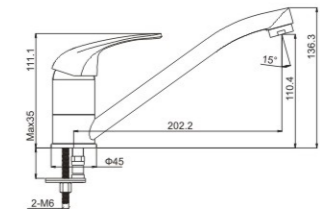

M11034-010C

Product name: Basin faucet
Pcs/ctn : 8
Material: Brass/Zinc alloy
Surface treatment:Chrome

M71034-010C

Product name: Bidet faucet
Pcs/ctn : 8
Material: Brass/Zinc alloy
Surface treatment:Chrome

M31034-010C

Product name: Bath faucet
Pcs/ctn : 8
Material: Brass/Zinc alloy
Surface treatment:Chrome

M51034-010C

Product name: Vertical kitchen faucet
Pcs/ctn : 8
Material: Brass/Zinc alloy
Surface treatment:Chrome

M41034-010C

Product name: Shower faucet
Pcs/ctn : 8
Material: Brass/Zinc alloy
Surface treatment:Chrome

M54034-010C

Product name: Vertical kitchen faucet
Pcs/ctn : 8
Material: Brass/Zinc alloy
Surface treatment:Chrome