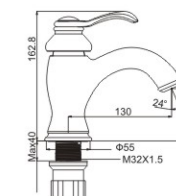

M51025-001C

Product name: Vertical kitchen faucet
Pcs/ctn : 8
Material: Brass/Zinc alloy
Surface treatment: Chrome