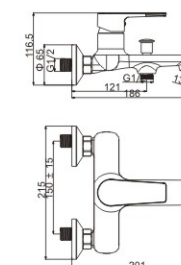

NEW

RANDY

SERIES 35#

RANDY

M11534-200C

Product name: Basin faucet
Pcs/ctn : 8
Material: Brass/Zinc alloy
Surface treatment: Chrome

M31534-200C

Product name: Bath faucet
Pcs/ctn : 8
Material: Brass/Zinc alloy
Surface treatment: Chrome

M54534-200C

Product name: Vertical kitchen faucet
Pcs/ctn : 8
Material: Brass/Zinc alloy
Surface treatment: Chrome

M41534-200C

Product name: Shower faucet
Pcs/ctn : 8
Material: Brass/Zinc alloy
Surface treatment: Chrome