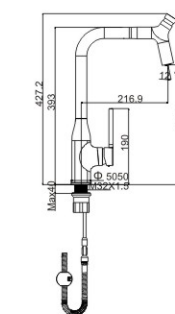

M53536-219C

Product name: Pull out spray kitchen faucet
Pcs/ctn : 8
Material: Brass/Zinc alloy
Surface treatment: Chrome