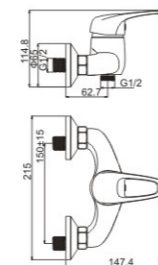

M41027-502C

Product name: Shower faucet
Pcs/ctn : 8
Material: Brass/Zinc alloy
Surface treatment: Chrome

M54004-502C-S259

Product name: Vertical kitchen faucet
Pcs/ctn : 8
Material: Brass/Zinc alloy
Surface treatment: Chrome