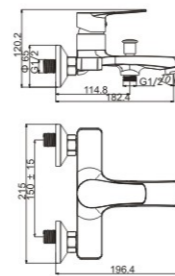

M31533-216C

Product name: Bath faucet
Pcs/ctn : 8
Material: Brass/Zinc alloy
Surface treatment: Chrome