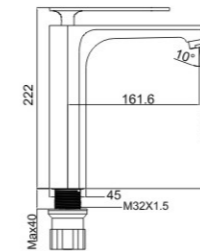

M12502-203C

Product name: Bidet faucet
Pcs/ctn : 8
Material: Brass/Zinc alloy
Surface treatment: Chrome

M31502-203C

Product name: Bath faucet
Pcs/ctn : 8
Material: Brass/Zinc alloy
Surface treatment: Chrome