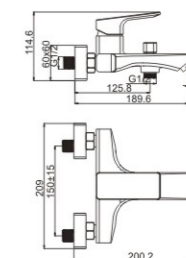

NEW

M71378-158C

Product name: Bidet faucet
Pcs/ctn : 8
Material: Brass/Zinc alloy
Surface treatment: Chrome

M31378-158C

Product name: Bath faucet
Pcs/ctn : 8
Material: Brass/Zinc alloy
Surface treatment: Chrome

M15378-158C

Product name: Basin faucet
Pcs/ctn : 8
Material: Brass/Zinc alloy
Surface treatment: Chrome

M41378-158C

Product name: Shower faucet
Pcs/ctn : 8
Material: Brass/Zinc alloy
Surface treatment: Chrome

MOMALI
SANITARY UTENSILS

www.momali.com

M54378-158C

Product name: Vertical kitchen faucet
Pcs/ctn : 8
Material: Brass/Zinc alloy
Surface treatment: Chrome

M61378-158C

Product name: Wall basin faucet
Pcs/ctn : 8
Material: Brass/Zinc alloy
Surface treatment: Chrome

M33378-162C

Product name: Wall bath faucet
Pcs/ctn : 8
Material: Brass/Zinc alloy
Surface treatment: Chrome