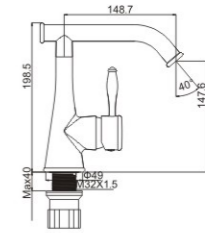

M53307-122C

Product name: Basin faucet
Pcs/ctn : 8
Material: Brass/Zinc alloy
Surface treatment: Chrome

MI4303-121C

Product name: Pull out spray basin faucet
Pcs/ctn : 8
Material: Brass/Zinc alloy
Surface treatment: Chrome
Patent No. : 2014 3 0054852.X

M54160-052C-C302

Product name: Vertical kitchen mixer
Pcs/ctn : 8
Material: Brass/Zinc alloy
Surface treatment: Chrome

MI1302-123C

Product name: Basin faucet
Pcs/ctn : 8
Material: Brass/Zinc alloy
Surface treatment: Chrome

M51264-109C-C411

Product name: Vertical kitchen faucet
Pcs/ctn : 8
Material: Brass/Zinc alloy
Surface treatment: Chrome

M54302-123C-C439

Product name: Vertical kitchen faucet
Pcs/ctn : 8
Material: Brass/Zinc alloy
Surface treatment: Chrome

M54156-006C-C299

Product name: Vertical kitchen faucet
Pcs/ctn : 8
Material: Brass/Zinc alloy
Surface treatment: Chrome

M54301-083C-C436

Product name: Vertical kitchen faucet
Pcs/ctn : 8
Material: Brass/Zinc alloy
Surface treatment: Chrome