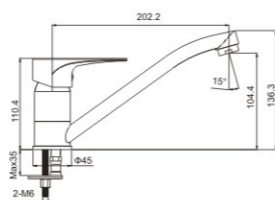

M51034-118C-S080

Product name: Vertical kitchen faucet
Pcs/ctn : 8
Material: Brass/Zinc alloy
Surface treatment: Chrome