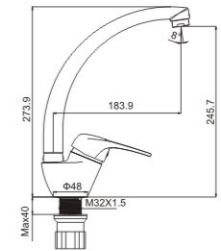

M11027-502C

Product name: Basin faucet
Pcs/ctn : 8
Material: Brass/Zinc alloy
Surface treatment: Chrome

M54004-502C-C258

Product name: Vertical kitchen faucet
Pcs/ctn : 8
Material: Brass/Zinc alloy
Surface treatment: Chrome

M71027-502C

Product name: Bidet faucet
Pcs/ctn : 8
Material: Brass/Zinc alloy
Surface treatment: Chrome

M51004-502C-S100

Product name: Vertical kitchen faucet
Pcs/ctn : 8
Material: Brass/Zinc alloy
Surface treatment: Chrome

M31027-502C

Product name: Bath faucet
Pcs/ctn : 8
Material: Brass/Zinc alloy
Surface treatment: Chrome

MOMALI
SANITARY UTENSILS
www.momali.com

M41027-502C

Product name: Shower faucet
Pcs/ctn : 8
Material: Brass/Zinc alloy
Surface treatment: Chrome

M54004-502C-S259

Product name: Vertical kitchen faucet
Pcs/ctn : 8
Material: Brass/Zinc alloy
Surface treatment: Chrome