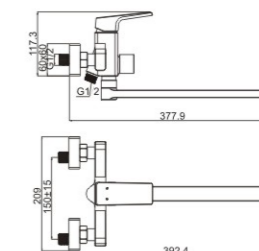

M33378-162C

Product name: Wall bath faucet
Pcs/ctn : 8
Material: Brass/Zinc alloy
Surface treatment: Chrome