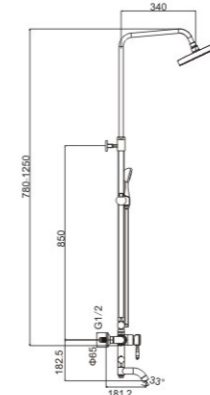

**M92305-123C**  
 Product name: Shower set  
 Material: Brass/Zinc alloy  
 Surface treatment: Chrome

**M92304-118C**  
 Product name: Shower set  
 Material: Brass/Zinc alloy  
 Surface treatment: Chrome