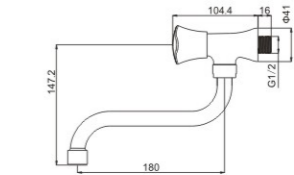

M03069-950C-S335

Product name: Single cold wall kitchen tap
Pcs/ctn : 8
Material: Brass/Zinc alloy
Surface treatment: Chrome