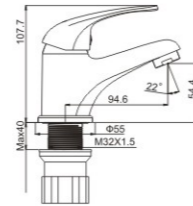

## M54004-520C

Product name: Vertical kitchen faucet  
Pcs/ctn : 8  
Material: Brass/Zinc alloy  
Surface treatment: Chrome

**M11034-010C**

Product name: Basin faucet  
Pcs/ctn : 8  
Material: Brass/Zinc alloy  
Surface treatment:Chrome