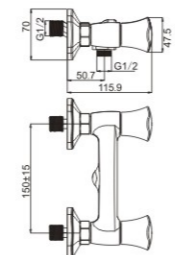

**M41332-950C**

Product name: Shower faucet  
 Pcs/ctn : 8  
 Material: Brass/Zinc alloy  
 Surface treatment: Chrome

SERIES

CLOVER