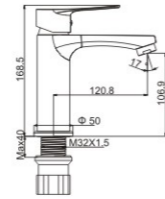

M11533-216C

Product name: Basin faucet
Pcs/ctn : 8
Material: Brass/Zinc alloy
Surface treatment: Chrome