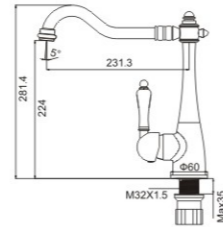

M51264-109C-C411

Product name: Vertical kitchen faucet
Pcs/ctn : 8
Material: Brass/Zinc alloy
Surface treatment: Chrome