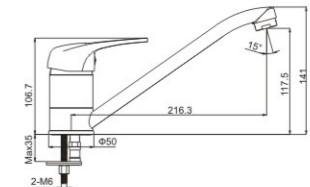

M11027-502C

Product name: Basin faucet
Pcs/ctn : 8
Material: Brass/Zinc alloy
Surface treatment: Chrome

M54004-502C-C258

Product name: Vertical kitchen faucet
Pcs/ctn : 8
Material: Brass/Zinc alloy
Surface treatment: Chrome

M71027-502C

Product name: Bidet faucet
Pcs/ctn : 8
Material: Brass/Zinc alloy
Surface treatment: Chrome

M51004-502C-S100

Product name: Vertical kitchen faucet
Pcs/ctn : 8
Material: Brass/Zinc alloy
Surface treatment: Chrome

M31027-502C

Product name: Bath faucet
Pcs/ctn : 8
Material: Brass/Zinc alloy
Surface treatment: Chrome

MOMALI
SANITARY UTENSILS
www.momali.com

M41027-502C

Product name: Shower faucet
Pcs/ctn : 8
Material: Brass/Zinc alloy
Surface treatment: Chrome

M54004-502C-S259

Product name: Vertical kitchen faucet
Pcs/ctn : 8
Material: Brass/Zinc alloy
Surface treatment: Chrome