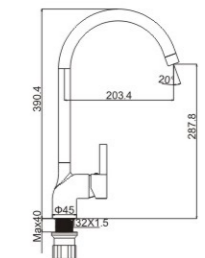

M54301-083C-C436

Product name: Vertical kitchen faucet
Pcs/ctn : 8
Material: Brass/Zinc alloy
Surface treatment: Chrome