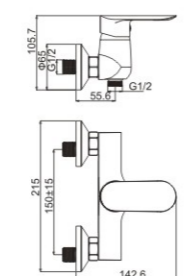

M41295-120C

Product name: Shower faucet
Pcs/ctn : 8
Material: Brass/Zinc alloy
Surface treatment: Chrome