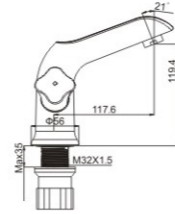

**M31380-969TG**  
Product name: Bath faucet  
Pcs/ctn : 8  
Material: Brass/Zinc alloy  
Surface treatment: Zirconium gold

CLOVER SERIES

**M11332-950C**

Product name: Basin faucet  
 Pcs/ctn : 8  
 Material: Brass/Zinc alloy  
 Surface treatment: Chrome