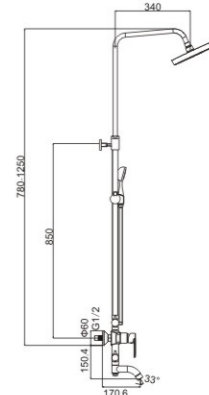

**M92305-123C**  
 Product name: Shower set  
 Material: Brass/Zinc alloy  
 Surface treatment: Chrome

**M92304-118C**  
 Product name: Shower set  
 Material: Brass/Zinc alloy  
 Surface treatment: Chrome