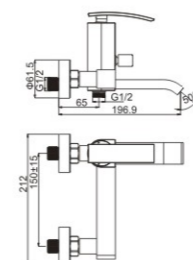

M31198-081C

Product name: Bath faucet
Pcs/ctn : 8
Material: Brass/Zinc alloy
Surface treatment: Chrome

HARMONIOUS

and smooth texture,
perfect noble appearance modelling