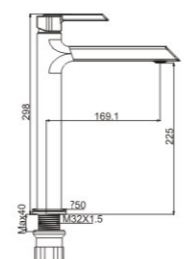

MI2512-815C

Product name: Basin faucet
Pcs/ctn : 8
Material: Brass/Zinc alloy
Surface treatment: Chrome