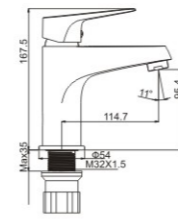

M31113-063C
Product name: Bath faucet
Pcs/ctn : 8
Material: Brass/Zinc alloy
Surface treatment: Chrome