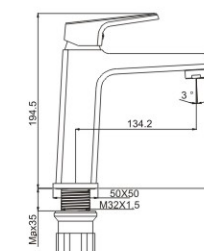

PARRY

SERIES 35#

MI1387-162C

Product name: Basin faucet
Pcs/ctn : 8
Material: Brass/Zinc alloy
Surface treatment: Chrome

MI5387-162C

Product name: Basin faucet
Pcs/ctn : 8
Material: Brass/Zinc alloy
Surface treatment: Chrome