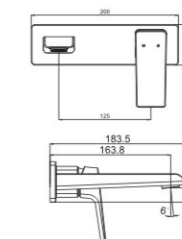

M61378-158C

Product name: Wall basin faucet
Pcs/ctn : 8
Material: Brass/Zinc alloy
Surface treatment: Chrome