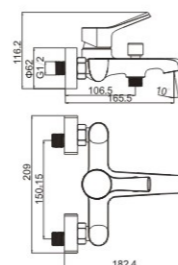

M31388-163C

Product name: Bath faucet
Pcs/ctn : 8
Material: Brass/Zinc alloy
Surface treatment: Chrome

M41388-163C

Product name: Shower faucet
Pcs/ctn : 8
Material: Brass/Zinc alloy
Surface treatment: Chrome