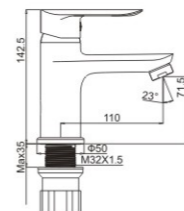

M11295-120C

Product name: Basin faucet
Pcs/ctn : 8
Material: Brass/Zinc alloy
Surface treatment: Chrome