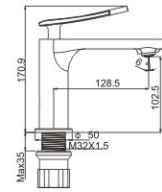

**M71513-814C**

Product name: Bidet faucet  
Pcs/ctn : 8  
Material: Brass/Zinc alloy  
Surface treatment: Chrome

**M12513-814C**

Product name: Basin faucet  
Pcs/ctn : 8  
Material: Brass/Zinc alloy  
Surface treatment: Chrome