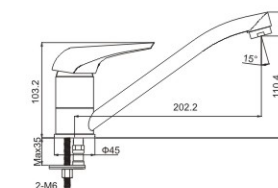

M51034-031C-S080

Product name: Vertical kitchen faucet
Pcs/ctn : 8
Material: Brass/Zinc alloy
Surface treatment: Chrome