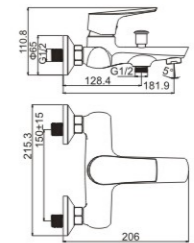

M41372-157C

Product name: Shower faucet
Pcs/ctn : 8
Material: Brass/Zinc alloy
Surface treatment: Chrome