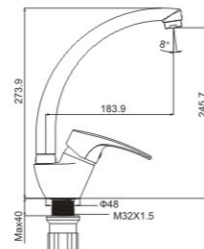

M54004-530C-C258

Product name: Vertical kitchen faucet
Pcs/ctn : 8
Material: Brass/Zinc alloy
Surface treatment: Chrome

M41006-530C

Product name: Shower faucet
Pcs/ctn : 8
Material: Brass/Zinc alloy
Surface treatment: Chrome