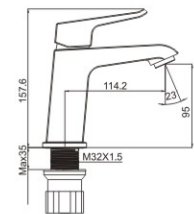

MI2385-160C
Product name: Basin faucet
Pcs/ctn : 8
Material: Brass/Zinc alloy
Surface treatment: Chrome