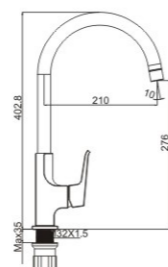

M54385-160C

Product name: Vertical kitchen faucet
Pcs/ctn : 8
Material: Brass/Zinc alloy
Surface treatment: Chrome

M92385-160C-C362

Product name: Shower set
Pcs/ctn : 8
Material: Brass/Zinc alloy
Surface treatment: Chrome