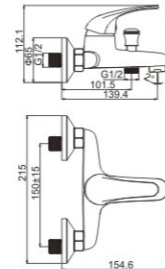

M31034-010C

Product name: Bath faucet
Pcs/ctn : 8
Material: Brass/Zinc alloy
Surface treatment:Chrome

M51034-010C

Product name: Vertical kitchen faucet
Pcs/ctn : 8
Material: Brass/Zinc alloy
Surface treatment:Chrome