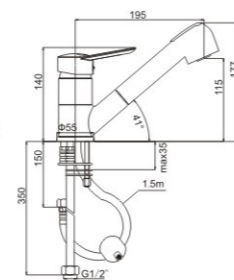

M53004-520C

Product name: Pull out spray kitchen faucet
Pcs/ctn : 8
Material: Brass/Zinc alloy
Surface treatment: Chrome