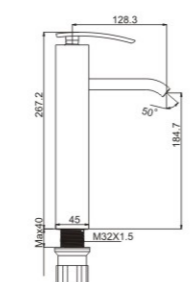

MI2001-081C

Product name: Basin faucet
Pcs/ctn : 8
Material: Brass/Zinc alloy
Surface treatment: Chrome