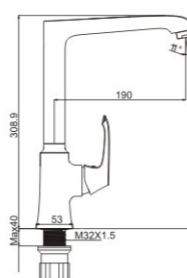

M54360-I48C-C460

Product name: Vertical kitchen faucet
Pcs/ctn : 8
Material: Brass/Zinc alloy
Surface treatment: Chrome
Patent No. : 2014 3 0344448.6

M31360-I48C

Product name: Bath faucet
Pcs/ctn : 8
Material: Brass/Zinc alloy
Surface treatment: Chrome
Patent No. : 2014 3 0344262.0