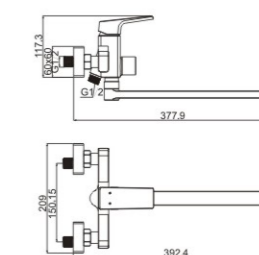

M71387-162C

Product name: Bidet faucet
Pcs/ctn : 8
Material: Brass/Zinc alloy
Surface treatment: Chrome

M61387-162C

Product name: Wall basin faucet
Pcs/ctn : 8
Material: Brass/Zinc alloy
Surface treatment: Chrome

M54387-162C

Product name: Vertical kitchen faucet
Pcs/ctn : 8
Material: Brass/Zinc alloy
Surface treatment: Chrome

M33387-162C

Product name: Wall bath faucet
Pcs/ctn : 8
Material: Brass/Zinc alloy
Surface treatment: Chrome

M31387-162C

Product name: Bath faucet
Pcs/ctn : 8
Material: Brass/Zinc alloy
Surface treatment: Chrome

M92387-162C

Product name: Shower set
Pcs/ctn : 8
Material: Brass/Zinc alloy
Surface treatment: Chrome

M41387-162C

Product name: Shower faucet
Pcs/ctn : 8
Material: Brass/Zinc alloy
Surface treatment: Chrome