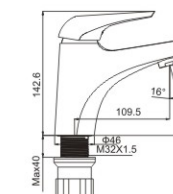

**M54301-083C-C436**

Product name: Vertical kitchen faucet  
Pcs/ctn : 8  
Material: Brass/Zinc alloy  
Surface treatment: Chrome

**M11069-031C**

Product name: Basin faucet  
Pcs/ctn : 8  
Material: Brass/Zinc alloy  
Surface treatment: Chrome