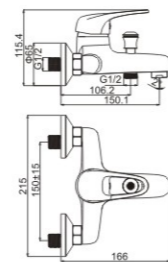

M31027-502C

Product name: Bath faucet
Pcs/ctn : 8
Material: Brass/Zinc alloy
Surface treatment: Chrome

MOMALI
SANITARY UTENSILS
www.momali.com