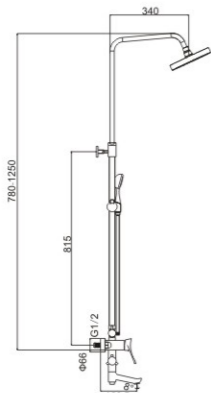

M92298-034C
Product name: Shower set
Material: Brass/Zinc alloy
Surface treatment: Chrome