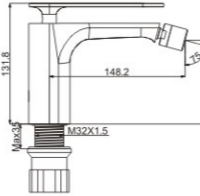

# PEKING

Art for creativity and  
expression of life and existence.

**M11502-203C**

Product name: Basin faucet  
Pcs/ctn : 8  
Material: Brass/Zinc alloy  
Surface treatment: Chrome

**M71502-203C**

Product name: Bidet faucet  
Pcs/ctn : 8  
Material: Brass/Zinc alloy  
Surface treatment: Chrome