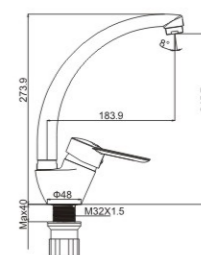

M54004-520C

Product name: Vertical kitchen faucet
Pcs/ctn : 8
Material: Brass/Zinc alloy
Surface treatment: Chrome