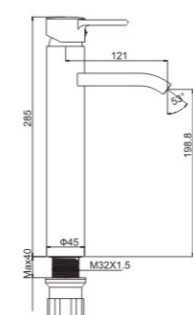

MI2003-102C

Product name: Basin faucet
Pcs/ctn : 8
Material: Brass/Zinc alloy
Surface treatment:Chrome