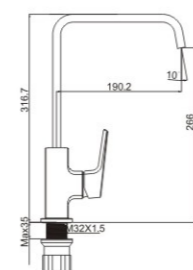

M54387-162C

Product name: Vertical kitchen faucet
Pcs/ctn : 8
Material: Brass/Zinc alloy
Surface treatment: Chrome

M33387-162C

Product name: Wall bath faucet
Pcs/ctn : 8
Material: Brass/Zinc alloy
Surface treatment: Chrome