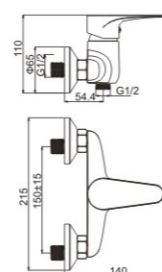

M41294-118C

Product name: Shower faucet
Pcs/ctn : 8
Material: Brass/Zinc alloy
Surface treatment: Chrome