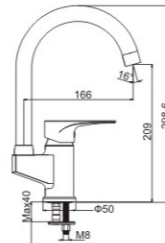

M54323-118C-C140

Product name: Vertical kitchen faucet
Pcs/ctn : 8
Material: Brass/Zinc alloy
Surface treatment: Chrome