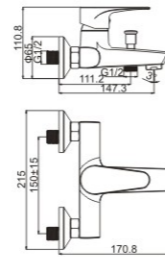

M31325-118C

Product name: Bath faucet
Pcs/ctn : 8
Material: Brass/Zinc alloy
Surface treatment: Chrome

M31326-132C

Product name: Bath faucet
Pcs/ctn : 8
Material: Brass/Zinc alloy
Surface treatment: Chrome