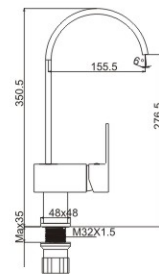

M54088-014C

Product name: Vertical kitchen faucet
Pcs/ctn : 8
Material: Brass/Zinc alloy
Surface treatment: Chrome