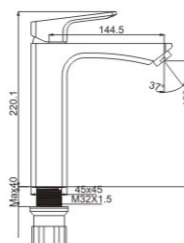

M15378-158C

Product name: Basin faucet
Pcs/ctn : 8
Material: Brass/Zinc alloy
Surface treatment: Chrome

M41378-158C

Product name: Shower faucet
Pcs/ctn : 8
Material: Brass/Zinc alloy
Surface treatment: Chrome