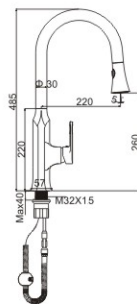

M54505-204C

Product name: Pull out spray kitchen faucet
Pcs/ctn : 4
Material: Brass/Zinc alloy
Surface treatment: Chrome