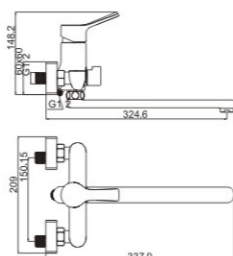

M92388-163C

Product name: Shower set
Pcs/ctn : 8
Material: Brass/Zinc alloy
Surface treatment: Chrome

MOMALI
SANITARY UTENSILS
www.momali.com