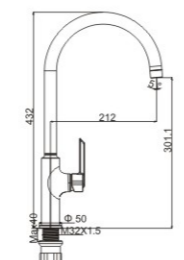

M54512-815C

Product name: Vertical kitchen faucet
Pcs/ctn : 8
Material: Brass/Zinc alloy
Surface treatment: Chrome

M41512-815C

Product name: Shower faucet
Pcs/ctn : 8
Material: Brass/Zinc alloy
Surface treatment: Chrome