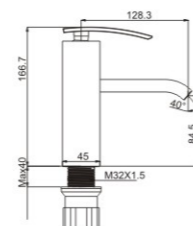

SINLAKE

SERIES 35#

**M54002-082C**

Product name: Vertical kitchen faucet  
Pcs/ctn : 8  
Material: Brass/Zinc alloy  
Surface treatment: Chrome

**OULI** SERIES 35#

**MI1001-081C**

Product name: Basin faucet  
Pcs/ctn : 8  
Material: Brass/Zinc alloy  
Surface treatment: Chrome