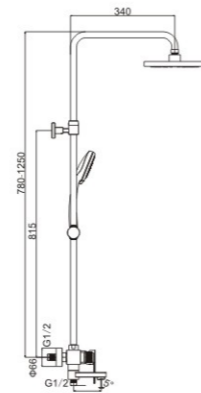

M92132-043CP
Product name: Shower set
Material: Brass/Zinc alloy
Surface treatment: Chrome