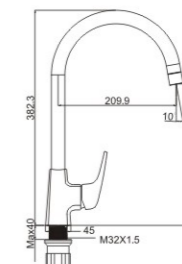

### M71386-161C

Product name: Bidet faucet  
Pcs/ctn : 8  
Material: Brass/Zinc alloy  
Surface treatment: Chrome

— NEW —

**M54386-161C-S477**  
 Product name: Vertical kitchen faucet  
 Pcs/ctn : 8  
 Material: Brass/Zinc alloy  
 Surface treatment: Chrome