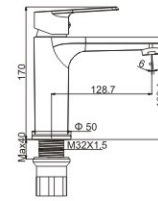

M11535-218C

Product name: Basin faucet
Pcs/ctn : 8
Material: Brass/Zinc alloy
Surface treatment: Chrome

M31535-218C

Product name: Bath faucet
Pcs/ctn : 8
Material: Brass/Zinc alloy
Surface treatment: Chrome