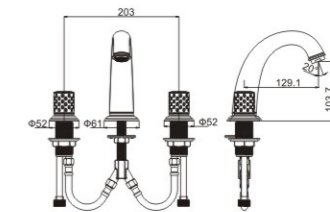

NEW

PETRONAS TWIN TOWER SERIES

M11380-969TG
Product name: Basin faucet
Pcs/ctn : 8
Material: Brass/Zinc alloy
Surface treatment: Zirconium gold

M73180-969TG
Product name: Bidet faucet
Pcs/ctn : 8
Material: Brass/Zinc alloy
Surface treatment: Zirconium gold

M15380-969TG
Product name: Basin faucet
Pcs/ctn : 8
Material: Brass/Zinc alloy
Surface treatment: Zirconium gold

M81380-969TG
Product name: Basin faucet
Pcs/ctn : 8
Material: Brass/Zinc alloy
Surface treatment: Zirconium gold

MOMALI
SANITARY UTENSILS
www.momali.com

M41380-969TG
Product name: Shower faucet
Pcs/ctn : 8
Material: Brass/Zinc alloy
Surface treatment: Zirconium gold

M31380-969TG
Product name: Bath faucet
Pcs/ctn : 8
Material: Brass/Zinc alloy
Surface treatment: Zirconium gold