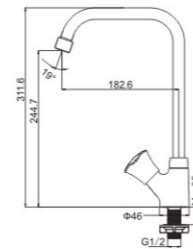

M03037-950C-S45 I

Product name: Single cold kitchen tap
Pcs/ctn : 8
Material: Brass/Zinc alloy
Surface treatment: Chrome