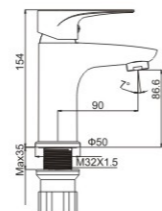

**M41326-132C**

Product name: Shower faucet  
Pcs/ctn : 8  
Material: Brass/Zinc alloy  
Surface treatment: Chrome

**EASY** SERIES 35#

**M11294-118C**

Product name: Basin faucet  
Pcs/ctn : 8  
Material: Brass/Zinc alloy  
Surface treatment: Chrome