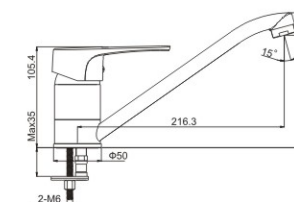

**M51004-511C**

Product name: Vertical kitchen faucet  
Pcs/ctn : 8  
Packing size(cm): 31.5x27.5x30.5  
Inner box size(cm): 30x13x7  
Material: Brass/Zinc alloy  
Surface treatment: Chrome

**M31008-511C**