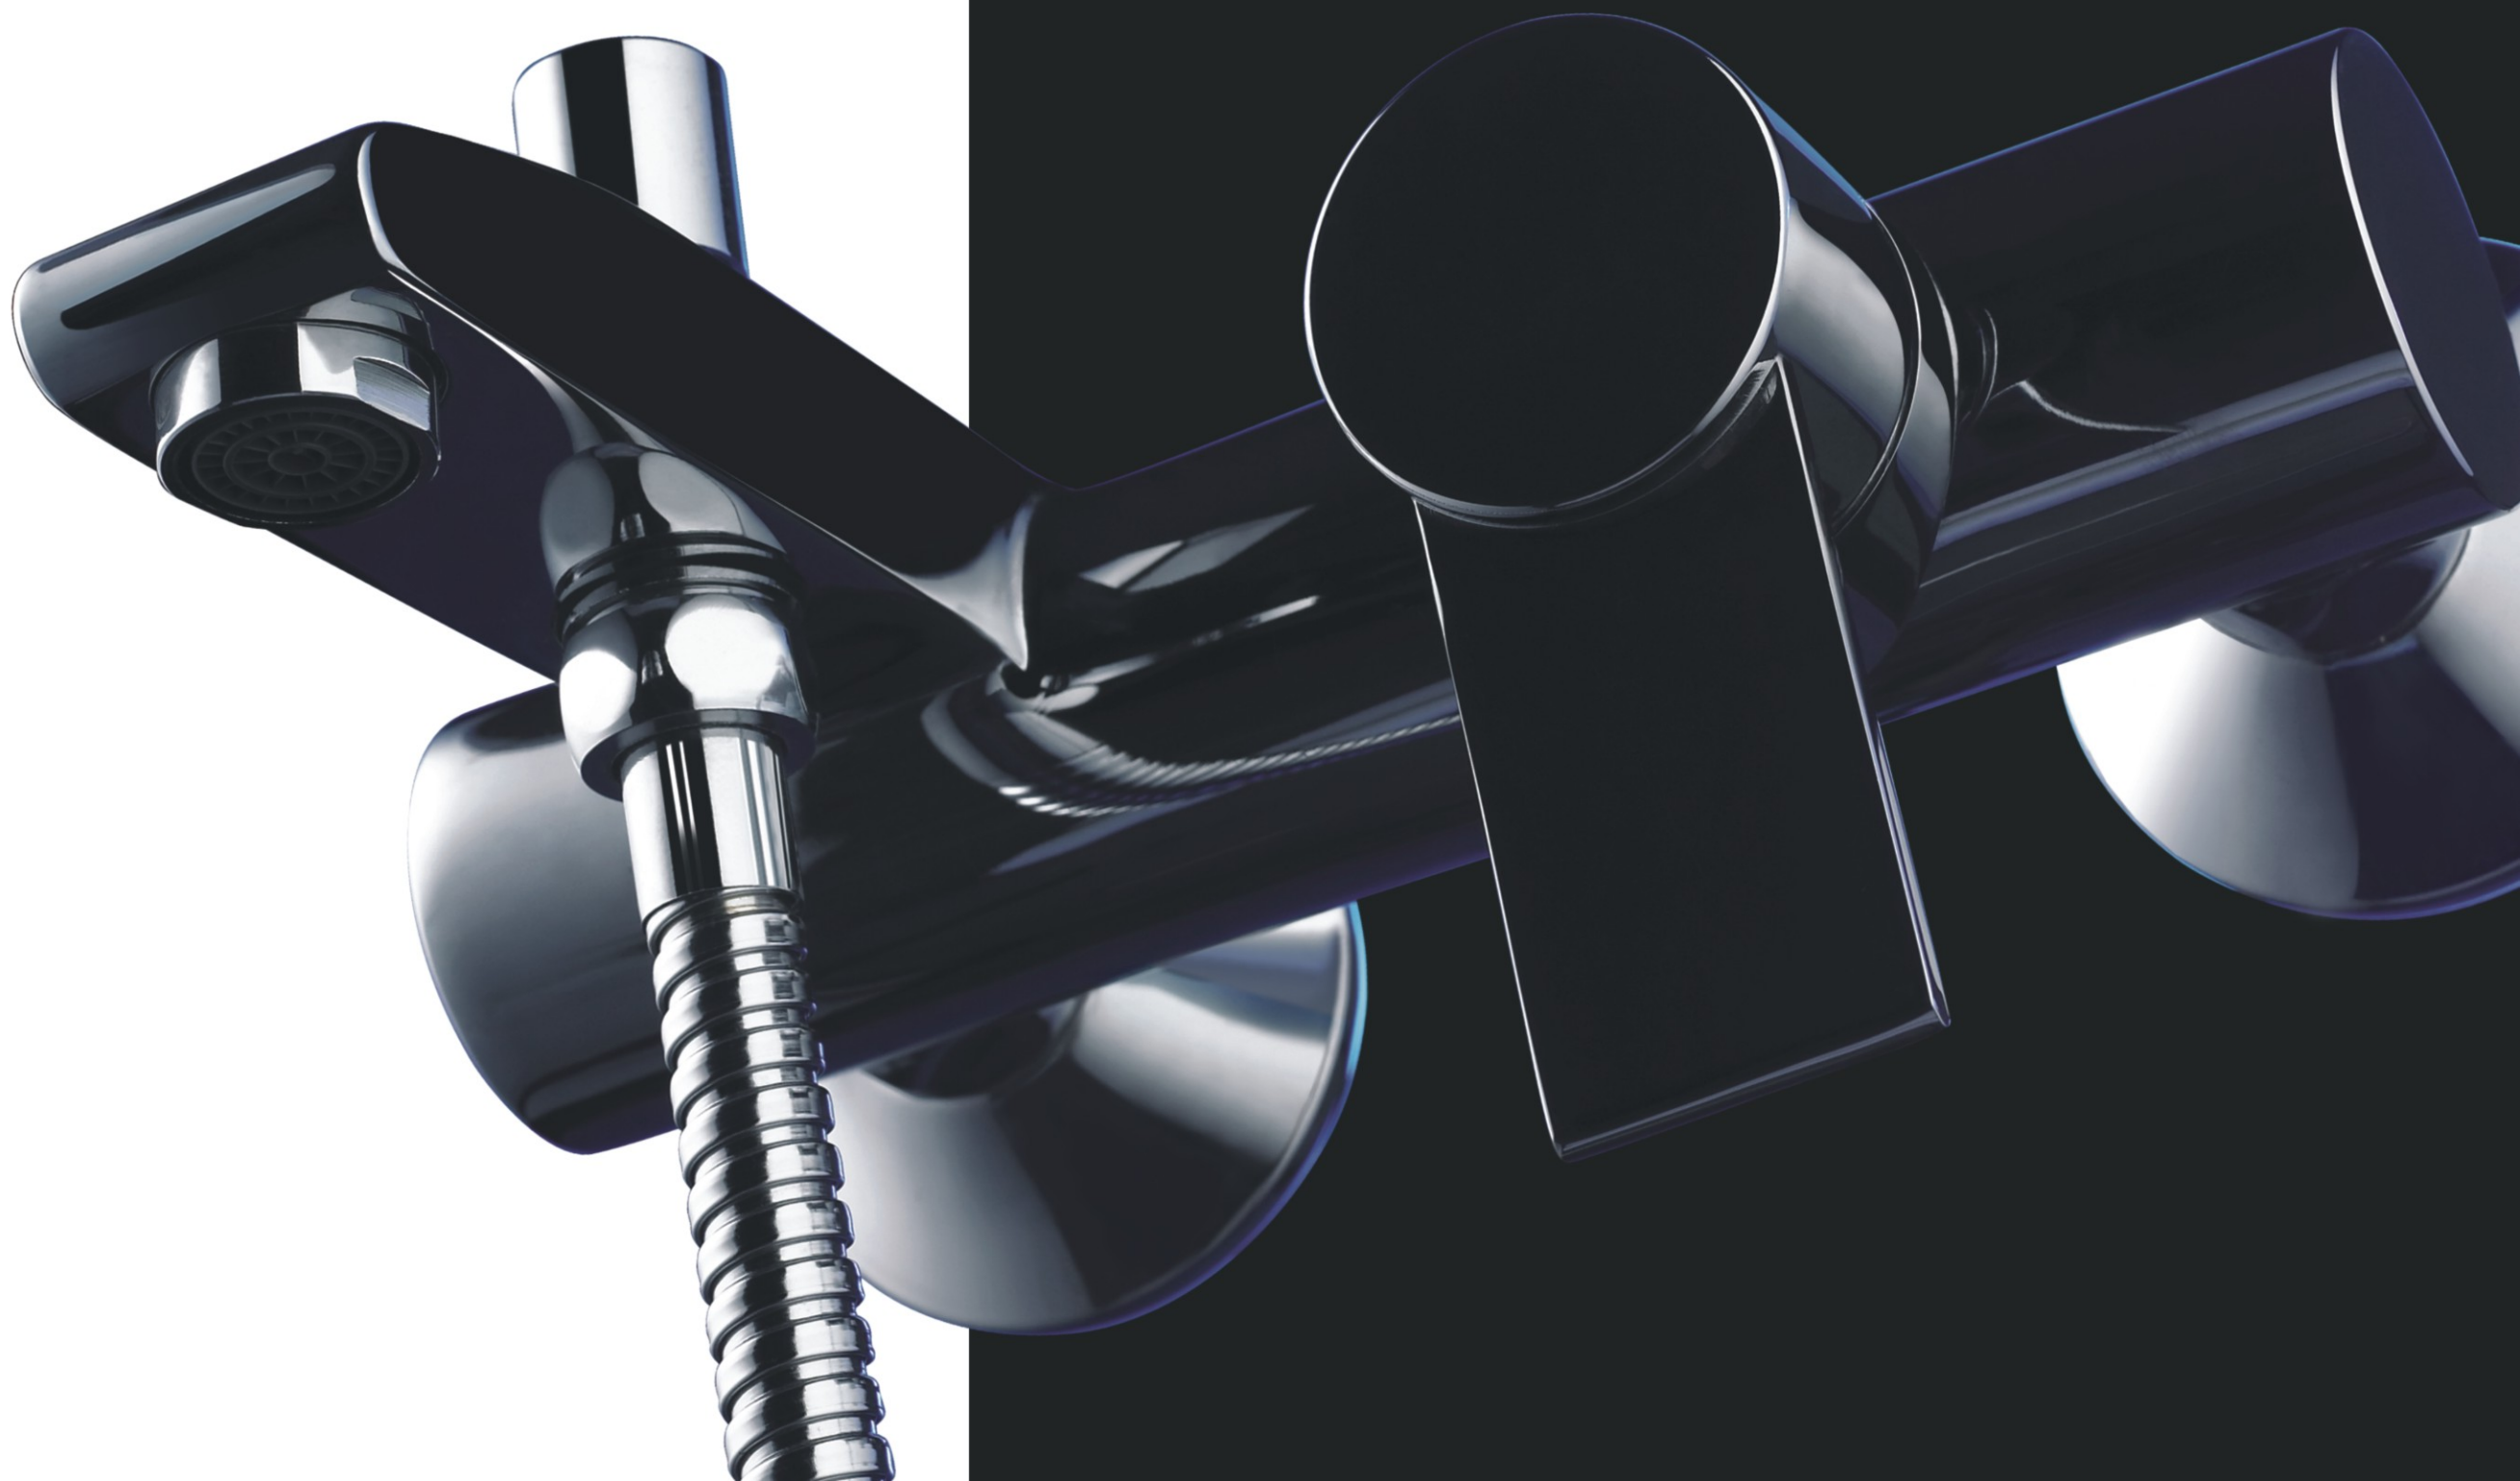

BILIS

SERIES 35#

— www.momali.com —

MOMALI®