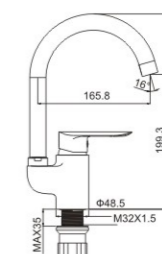

**FASHION**  
As beautiful as flowers

**M41295-120C**

Product name: Shower faucet  
Pcs/ctn : 8  
Material: Brass/Zinc alloy  
Surface treatment: Chrome

**M54292-120C-CI40**

Product name: Vertical kitchen faucet  
Pcs/ctn : 8  
Material: Brass/Zinc alloy  
Surface treatment: Chrome