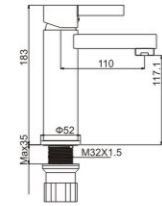

MI1052-083C

Product name: Basin faucet
Pcs/ctn : 8
Material: Brass/Zinc alloy
Surface treatment: Chrome