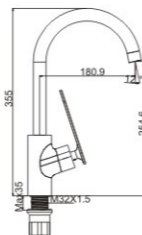

M54502-203C

Product name: Vertical kitchen faucet
Pcs/ctn : 8
Material: Brass/Zinc alloy
Surface treatment: Chrome

M41502-203C

Product name: Shower faucet
Pcs/ctn : 8
Material: Brass/Zinc alloy
Surface treatment: Chrome