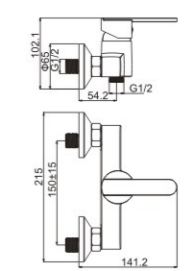

SOLDIER SERIES 35#

M11338-I34C

Product name: Basin faucet
Pcs/ctn : 8
Material: Brass/Zinc alloy
Surface treatment: Chrome

M11323-I29C

Product name: Basin faucet
Pcs/ctn : 8
Material: Brass/Zinc alloy
Surface treatment: Chrome

M54338-I34C-CI40

Product name: Vertical kitchen faucet
Pcs/ctn : 8
Material: Brass/Zinc alloy
Surface treatment: Chrome

M54323-I29C-CI40

Product name: Vertical kitchen faucet
Pcs/ctn : 8
Material: Brass/Zinc alloy
Surface treatment: Chrome

M31338-I34C

Product name: Bath faucet
Pcs/ctn : 8
Material: Brass/Zinc alloy
Surface treatment: Chrome

M31323-I29C

Product name: Bath faucet
Pcs/ctn : 8
Material: Brass/Zinc alloy
Surface treatment: Chrome

M41323-I34C

Product name: Shower faucet
Pcs/ctn : 8
Material: Brass/Zinc alloy
Surface treatment: Chrome

M41323-I29C

Product name: Shower faucet
Pcs/ctn : 8
Material: Brass/Zinc alloy
Surface treatment: Chrome