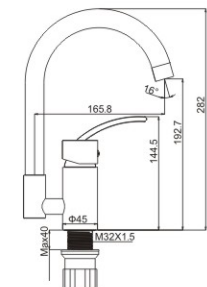

M54002-082C

Product name: Vertical kitchen faucet
Pcs/ctn : 8
Material: Brass/Zinc alloy
Surface treatment: Chrome