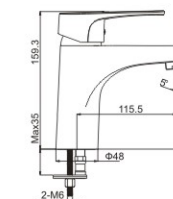

M11008-511C

Product name: Basin faucet
Pcs/ctn : 8
Material: Brass/Zinc alloy
Surface treatment: Chrome