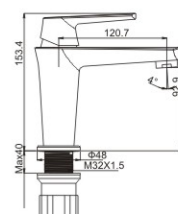

### M11379-159C

Product name: Basin faucet  
Pcs/ctn : 8  
Material: Brass/Zinc alloy  
Surface treatment: Chrome