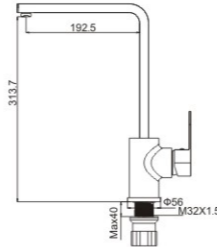

M54160-052C-C302

Product name: Vertical kitchen mixer
Pcs/ctn : 8
Material: Brass/Zinc alloy
Surface treatment: Chrome

MI1302-123C

Product name: Basin faucet
Pcs/ctn : 8
Material: Brass/Zinc alloy
Surface treatment: Chrome