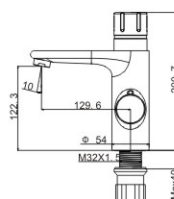

M11528-981C

Product name: water purifier basin faucet
Pcs/ctn : 8
Material: Brass/Zinc alloy
Surface treatment: Chrome