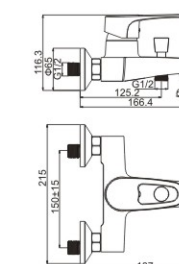

SERIES 40#

Y N T O N

M11008-511C

Product name: Basin faucet
Pcs/ctn : 8
Material: Brass/Zinc alloy
Surface treatment: Chrome

M71008-511C

Product name: Bidet faucet
Pcs/ctn : 8
Material: Brass/Zinc alloy
Surface treatment: Chrome

M51004-511C

Product name: Vertical kitchen faucet
Pcs/ctn : 8
Packing size(cm): 31.5x27.5x30.5
Inner box size(cm): 30x13x7
Material: Brass/Zinc alloy
Surface treatment: Chrome

M31008-511C

Product name: Bath faucet
Pcs/ctn : 8
Material: Brass/Zinc alloy
Surface treatment: Chrome