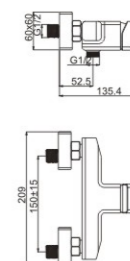

NEW

M71378-158C

Product name: Bidet faucet
Pcs/ctn : 8
Material: Brass/Zinc alloy
Surface treatment: Chrome

M31378-158C

Product name: Bath faucet
Pcs/ctn : 8
Material: Brass/Zinc alloy
Surface treatment: Chrome

M15378-158C

Product name: Basin faucet
Pcs/ctn : 8
Material: Brass/Zinc alloy
Surface treatment: Chrome

M41378-158C

Product name: Shower faucet
Pcs/ctn : 8
Material: Brass/Zinc alloy
Surface treatment: Chrome

MOMALI
SANITARY UTENSILS

www.momali.com

M54378-158C

Product name: Vertical kitchen faucet
Pcs/ctn : 8
Material: Brass/Zinc alloy
Surface treatment: Chrome

M61378-158C

Product name: Wall basin faucet
Pcs/ctn : 8
Material: Brass/Zinc alloy
Surface treatment: Chrome

M33378-162C

Product name: Wall bath faucet
Pcs/ctn : 8
Material: Brass/Zinc alloy
Surface treatment: Chrome