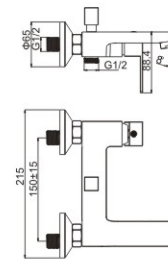

M41296-804C

Product name: Shower faucet
Pcs/ctn : 8
Material: Brass/Zinc alloy
Surface treatment: Chrome