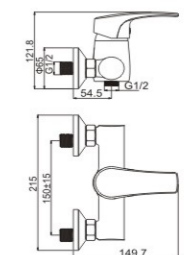

M11006-530C

Product name: Basin faucet
Pcs/ctn : 8
Material: Brass/Zinc alloy
Surface treatment: Chrome

M51004-530C-S100

Product name: Vertical kitchen faucet
Pcs/ctn : 8
Material: Brass/Zinc alloy
Surface treatment: Chrome

M71006-530C

Product name: Bidet faucet
Pcs/ctn : 8
Material: Brass/Zinc alloy
Surface treatment: Chrome

M31006-530C

Product name: Bath faucet
Pcs/ctn : 8
Material: Brass/Zinc alloy
Surface treatment: Chrome

M54004-530C-C258

Product name: Vertical kitchen faucet
Pcs/ctn : 8
Material: Brass/Zinc alloy
Surface treatment: Chrome

M41006-530C

Product name: Shower faucet
Pcs/ctn : 8
Material: Brass/Zinc alloy
Surface treatment: Chrome