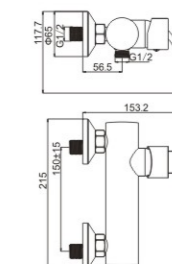

MI1003-102C

Product name: Basin faucet
Pcs/ctn : 8
Material: Brass/Zinc alloy
Surface treatment:Chrome

M31002-102C

Product name: Bath faucet
Pcs/ctn : 8
Material: Brass/Zinc alloy
Surface treatment:Chrome

M71003-102C

Product name: Bidet faucet
Pcs/ctn : 8
Material: Brass/Zinc alloy
Surface treatment:Chrome

M41002-102C

Product name: Shower faucet
Pcs/ctn : 8
Material: Brass/Zinc alloy
Surface treatment:Chrome

MI2003-102C

Product name: Basin faucet
Pcs/ctn : 8
Material: Brass/Zinc alloy
Surface treatment:Chrome

M54002-102C

Product name: Vertical kitchen faucet
Pcs/ctn : 8
Material: Brass/Zinc alloy
Surface treatment:Chrome