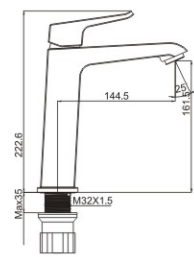

CLEVELAND **SERIES 35#**

MI1385-160C
Product name: Basin faucet
Pcs/ctn : 8
Material: Brass/Zinc alloy
Surface treatment: Chrome

MI2385-160C
Product name: Basin faucet
Pcs/ctn : 8
Material: Brass/Zinc alloy
Surface treatment: Chrome