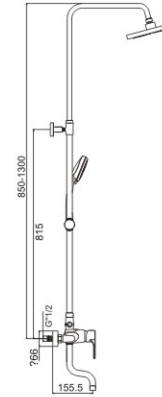

**M91004-530C-S376
-P035-P518**
Product name: Shower faucet
Material: Brass/Zinc alloy
Surface treatment: Chrome