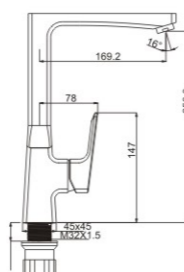

**M41378-158C**

Product name: Shower faucet  
Pcs/ctn : 8  
Material: Brass/Zinc alloy  
Surface treatment: Chrome

**MOMALI**  
SANITARY UTENSILS

www.momali.com

**M54378-158C**

Product name: Vertical kitchen faucet  
Pcs/ctn : 8  
Material: Brass/Zinc alloy  
Surface treatment: Chrome