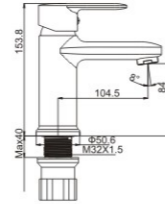

M11338-I34C

Product name: Basin faucet
Pcs/ctn : 8
Material: Brass/Zinc alloy
Surface treatment: Chrome