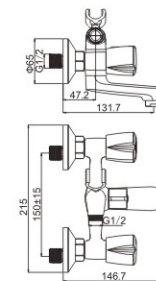

SERIES DELTA

M11267-928C

Product name: Basin faucet
Pcs/ctn : 8
Material: Brass/Zinc alloy
Surface treatment: Chrome

M41268-928C

Product name: Shower faucet
Pcs/ctn : 8
Material: Brass/Zinc alloy
Surface treatment: Chrome

M54269-928C-S342

Product name: Vertical Kitchen faucet
Pcs/ctn : 8
Material: Brass/Zinc alloy
Surface treatment: Chrome

M31268-928C

Product name: Bath faucet
Pcs/ctn : 8
Material: Brass/Zinc alloy
Surface treatment: Chrome

M31045-928C

Product name: Bath faucet
Pcs/ctn : 8
Material: Brass/Zinc alloy
Surface treatment: Chrome

M42268-928C-S218

Product name: Wall kitchen faucet
Pcs/ctn : 8
Material: Brass/Zinc alloy
Surface treatment: Chrome