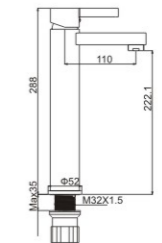

SERIES 35#

KINGSTON

**MI1052-083C**

Product name: Basin faucet  
Pcs/ctn : 8  
Material: Brass/Zinc alloy  
Surface treatment: Chrome

**MI2052-083C**

Product name: Basin faucet  
Pcs/ctn : 8  
Material: Brass/Zinc alloy  
Surface treatment: Chrome