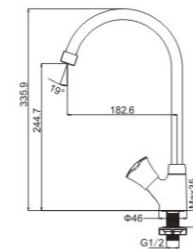

M03037-950C-S259

Product name: Single cold kitchen tap
Pcs/ctn : 8
Material: Brass/Zinc alloy
Surface treatment: Chrome