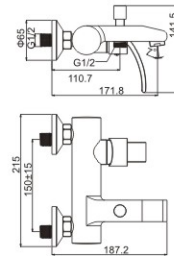

M3 1002-082C

Product name: Bath faucet
Pcs/ctn : 8
Material: Brass/Zinc alloy
Surface treatment: Chrome