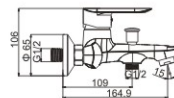

M41532-215C

Product name: Shower faucet
Pcs/ctn : 8
Material: Brass/Zinc alloy
Surface treatment: Chrome