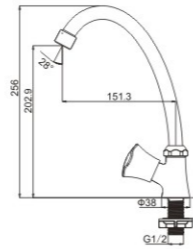

M03021-950C-S246

Product name: Single cold kitchen tap
Pcs/ctn : 8
Material: Brass/Zinc alloy
Surface treatment: Chrome