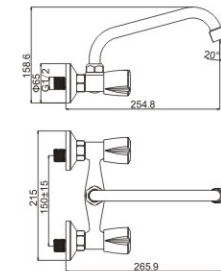

M42268-928C-S218

Product name: Wall kitchen faucet
Pcs/ctn : 8
Material: Brass/Zinc alloy
Surface treatment: Chrome