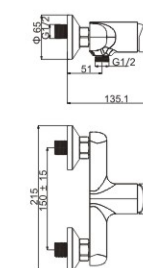

NEW

RANDY

SERIES 35#

RANDY

M11534-200C

Product name: Basin faucet
Pcs/ctn : 8
Material: Brass/Zinc alloy
Surface treatment: Chrome

M31534-200C

Product name: Bath faucet
Pcs/ctn : 8
Material: Brass/Zinc alloy
Surface treatment: Chrome

M54534-200C

Product name: Vertical kitchen faucet
Pcs/ctn : 8
Material: Brass/Zinc alloy
Surface treatment: Chrome

M41534-200C

Product name: Shower faucet
Pcs/ctn : 8
Material: Brass/Zinc alloy
Surface treatment: Chrome