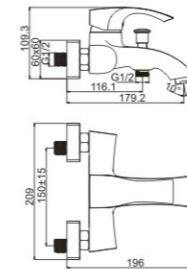

M31287-579C
Product name: Bath faucet
Pcs/ctn : 8
Material: Brass/Zinc alloy
Surface treatment:Chrome