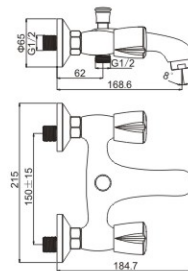

M31045-928C

Product name: Bath faucet
Pcs/ctn : 8
Material: Brass/Zinc alloy
Surface treatment: Chrome