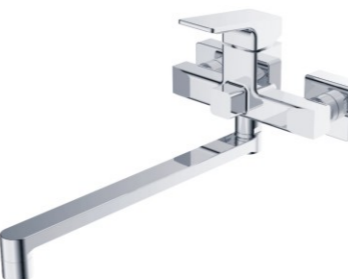

**M41378-158C**

Product name: Shower faucet  
Pcs/ctn : 8  
Material: Brass/Zinc alloy  
Surface treatment: Chrome

**MOMALI**  
SANITARY UTENSILS

www.momali.com

**M54378-158C**

Product name: Vertical kitchen faucet  
Pcs/ctn : 8  
Material: Brass/Zinc alloy  
Surface treatment: Chrome