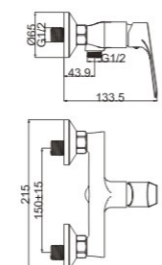

M41503-812C

Product name: Shower faucet
Pcs/ctn : 8
Material: Brass/Zinc alloy
Surface treatment: Chrome