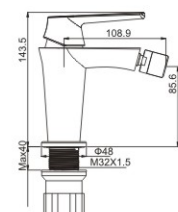

M71379-159C

Product name: Bidet faucet
Pcs/ctn : 8
Material: Brass/Zinc alloy
Surface treatment: Chrome

M31379-159C

Product name: Bath faucet
Pcs/ctn : 8
Material: Brass/Zinc alloy
Surface treatment: Chrome