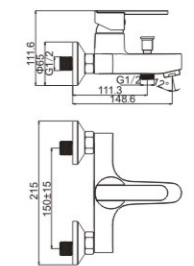

SOLDIER SERIES 35#

M11338-I34C

Product name: Basin faucet
Pcs/ctn : 8
Material: Brass/Zinc alloy
Surface treatment: Chrome

M11323-I29C

Product name: Basin faucet
Pcs/ctn : 8
Material: Brass/Zinc alloy
Surface treatment: Chrome

M54338-I34C-CI40

Product name: Vertical kitchen faucet
Pcs/ctn : 8
Material: Brass/Zinc alloy
Surface treatment: Chrome

M54323-I29C-CI40

Product name: Vertical kitchen faucet
Pcs/ctn : 8
Material: Brass/Zinc alloy
Surface treatment: Chrome

M31338-I34C

Product name: Bath faucet
Pcs/ctn : 8
Material: Brass/Zinc alloy
Surface treatment: Chrome

M31323-I29C

Product name: Bath faucet
Pcs/ctn : 8
Material: Brass/Zinc alloy
Surface treatment: Chrome

M41323-I34C

Product name: Shower faucet
Pcs/ctn : 8
Material: Brass/Zinc alloy
Surface treatment: Chrome

M41323-I29C

Product name: Shower faucet
Pcs/ctn : 8
Material: Brass/Zinc alloy
Surface treatment: Chrome