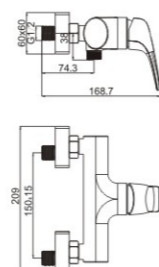

MOMALI
SANITARY UTENSILS
www.momali.com