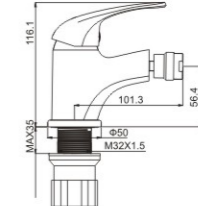

M11034-010C

Product name: Basin faucet
Pcs/ctn : 8
Material: Brass/Zinc alloy
Surface treatment:Chrome

M71034-010C

Product name: Bidet faucet
Pcs/ctn : 8
Material: Brass/Zinc alloy
Surface treatment:Chrome

M31034-010C

Product name: Bath faucet
Pcs/ctn : 8
Material: Brass/Zinc alloy
Surface treatment:Chrome

M51034-010C

Product name: Vertical kitchen faucet
Pcs/ctn : 8
Material: Brass/Zinc alloy
Surface treatment:Chrome

M41034-010C

Product name: Shower faucet
Pcs/ctn : 8
Material: Brass/Zinc alloy
Surface treatment:Chrome

M54034-010C

Product name: Vertical kitchen faucet
Pcs/ctn : 8
Material: Brass/Zinc alloy
Surface treatment:Chrome