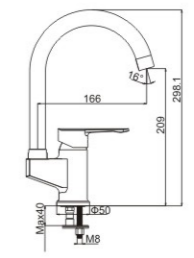

M54323-I29C-CI40

Product name: Vertical kitchen faucet
Pcs/ctn : 8
Material: Brass/Zinc alloy
Surface treatment: Chrome