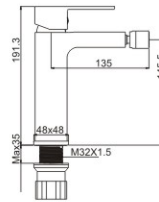

M71088-014C

Product name: Bidet faucet
Pcs/ctn : 8
Material: Brass/Zinc alloy
Surface treatment: Chrome