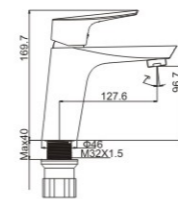

MI1372-157C

Product name: Basin faucet
Pcs/ctn : 8
Material: Brass/Zinc alloy
Surface treatment: Chrome