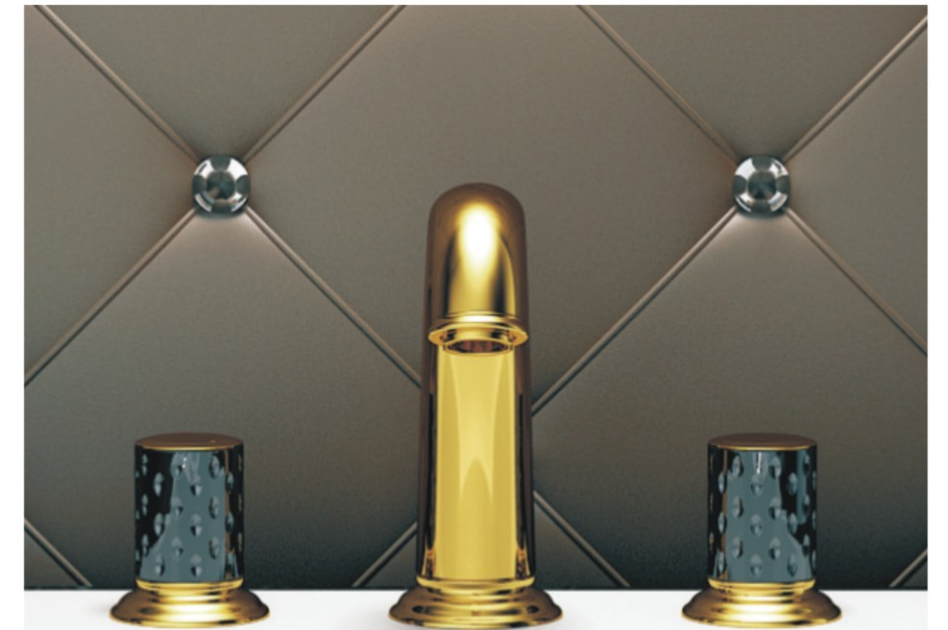

MOMALI®

PETRONAS
TWIN **SERIES**
TOWER