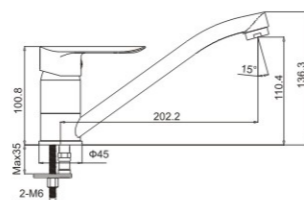

M51034-120C-S080

Product name: Vertical kitchen faucet
Pcs/ctn : 8
Material: Brass/Zinc alloy
Surface treatment: Chrome