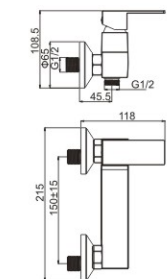

SERIES 25#

D A R E Y