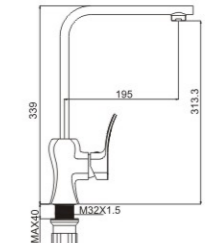

M54326-132C-C302

Product name: Vertical kitchen faucet
Pcs/ctn : 8
Material: Brass/Zinc alloy
Surface treatment: Chrome