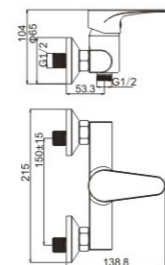

M41324-118C

Product name: Shower faucet
Pcs/ctn : 8
Material: Brass/Zinc alloy
Surface treatment: Chrome

M41326-132C

Product name: Shower faucet
Pcs/ctn : 8
Material: Brass/Zinc alloy
Surface treatment: Chrome