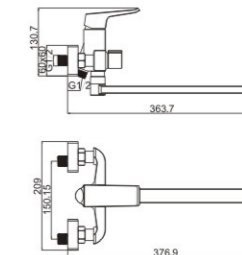

M33385-160C

Product name: Wall bath faucet
Pcs/ctn : 8
Material: Brass/Zinc alloy
Surface treatment: Chrome