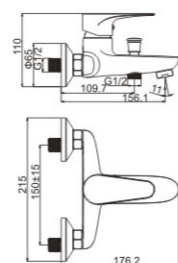

M31294-118C

Product name: Bath faucet
Pcs/ctn : 8
Material: Brass/Zinc alloy
Surface treatment: Chrome