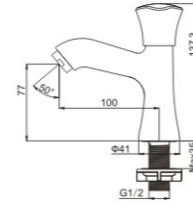

M02009-950C

Product name: Single cold basin tap
Pcs/ctn : 8
Material: Brass/Zinc alloy
Surface treatment: Chrome