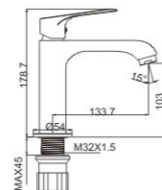

M11503-812C

Product name: Basin faucet
Pcs/ctn : 8
Material: Brass/Zinc alloy
Surface treatment: Chrome