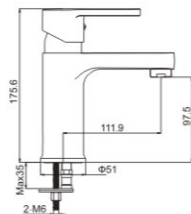

M11010-005C

Product name: Basin faucet
Pcs/ctn : 8
Material: Brass/Zinc alloy
Surface treatment: Chrome