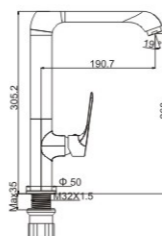

M54503-812C

Product name: Vertical kitchen faucet
Pcs/ctn : 8
Material: Brass/Zinc alloy
Surface treatment: Chrome