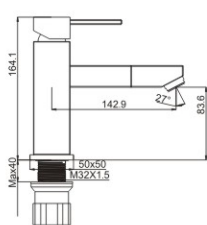

M14103-008C

Product name: Basin faucet
Pcs/ctn : 8
Material: Brass/Zinc alloy
Surface treatment: Chrome

M11517-210C

Product name: Basin faucet
Pcs/ctn : 8
Material: Brass/Zinc alloy
Surface treatment: Chrome