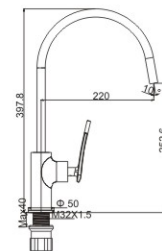

M54513-814C

Product name: Vertical kitchen faucet
Pcs/ctn : 8
Material: Brass/Zinc alloy
Surface treatment: Chrome