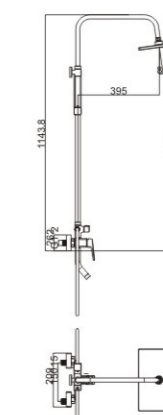

M71387-162C

Product name: Bidet faucet
Pcs/ctn : 8
Material: Brass/Zinc alloy
Surface treatment: Chrome

M61387-162C

Product name: Wall basin faucet
Pcs/ctn : 8
Material: Brass/Zinc alloy
Surface treatment: Chrome

M54387-162C

Product name: Vertical kitchen faucet
Pcs/ctn : 8
Material: Brass/Zinc alloy
Surface treatment: Chrome

M33387-162C

Product name: Wall bath faucet
Pcs/ctn : 8
Material: Brass/Zinc alloy
Surface treatment: Chrome

M31387-162C

Product name: Bath faucet
Pcs/ctn : 8
Material: Brass/Zinc alloy
Surface treatment: Chrome

M92387-162C

Product name: Shower set
Pcs/ctn : 8
Material: Brass/Zinc alloy
Surface treatment: Chrome

M41387-162C

Product name: Shower faucet
Pcs/ctn : 8
Material: Brass/Zinc alloy
Surface treatment: Chrome