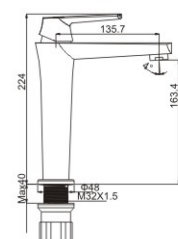

M12379-159C

Product name: Basin faucet
Pcs/ctn : 8
Material: Brass/Zinc alloy
Surface treatment: Chrome

M41379-159C

Product name: Shower faucet
Pcs/ctn : 8
Material: Brass/Zinc alloy
Surface treatment: Chrome