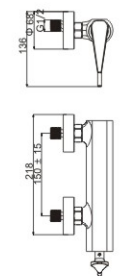

# SERIX

SERIES 25#

**M31513-814C**

Product name: Bath faucet  
Pcs/ctn : 8  
Material: Brass/Zinc alloy  
Surface treatment: Chrome

**M41513-814C**

Product name: Shower faucet  
Pcs/ctn : 8  
Material: Brass/Zinc alloy  
Surface treatment: Chrome