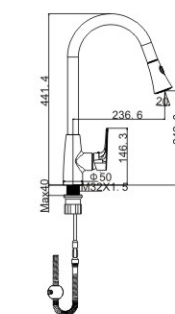

M53531-118C

Product name: Pull out spray kitchen faucet
Pcs/ctn : 8
Material: Brass/Zinc alloy
Surface treatment: Chrome