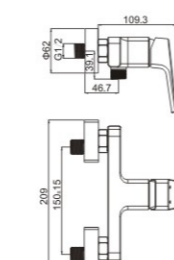

M41387-162C

Product name: Shower faucet
Pcs/ctn : 8
Material: Brass/Zinc alloy
Surface treatment: Chrome