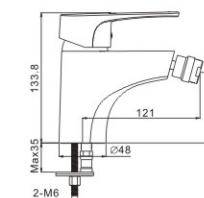

ESTEE LANDER

SERIES 35#

SERIES 40#

Y N T O N

**M11008-511C**

Product name: Basin faucet  
Pcs/ctn : 8  
Material: Brass/Zinc alloy  
Surface treatment: Chrome

**M71008-511C**

Product name: Bidet faucet  
Pcs/ctn : 8  
Material: Brass/Zinc alloy  
Surface treatment: Chrome