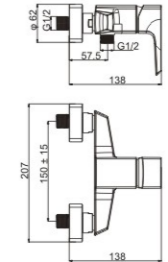

NEW

HERACLES

HERACLES SERIES 35#

M11383-164C

Product name: Basin faucet
Pcs/ctn : 8
Material: Brass/Zinc alloy
Surface treatment: Chrome

M71383-164C

Product name: Bidet faucet
Pcs/ctn : 8
Material: Brass/Zinc alloy
Surface treatment: Chrome

M12383-164C

Product name: Basin faucet
Pcs/ctn : 8
Material: Brass/Zinc alloy
Surface treatment: Chrome

M41383-164C

Product name: Shower faucet
Pcs/ctn : 8
Material: Brass/Zinc alloy
Surface treatment: Chrome

MOMALI
SANITARY UTENSILS

www.momali.com

M31383-164C

Product name: Bath faucet
Pcs/ctn : 8
Material: Brass/Zinc alloy
Surface treatment: Chrome

M54383-164C-C478

Product name: Vertical kitchen faucet
Pcs/ctn : 8
Material: Brass/Zinc alloy
Surface treatment: Chrome

M33383-164C

Product name: Wall bath faucet
Pcs/ctn : 8
Material: Brass/Zinc alloy
Surface treatment: Chrome