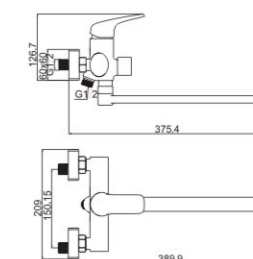

M31386-161C
Product name: Bath faucet
Pcs/ctn : 8
Material: Brass/Zinc alloy
Surface treatment: Chrome