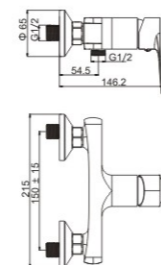

M41533-216C

Product name: Shower faucet
Pcs/ctn : 8
Material: Brass/Zinc alloy
Surface treatment: Chrome