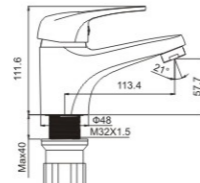

**M41006-530C**

Product name: Shower faucet  
Pcs/ctn : 8  
Material: Brass/Zinc alloy  
Surface treatment: Chrome

**M11027-502C**

Product name: Basin faucet  
Pcs/ctn : 8  
Material: Brass/Zinc alloy  
Surface treatment: Chrome