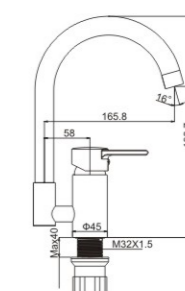

M54002-102C

Product name: Vertical kitchen faucet
Pcs/ctn : 8
Material: Brass/Zinc alloy
Surface treatment:Chrome