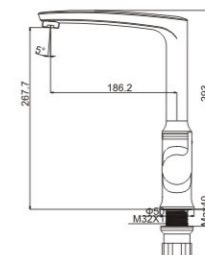

M54359-I47C-C459

Product name: Vertical kitchen faucet
Pcs/ctn : 8
Material: Brass/Zinc alloy
Surface treatment:
Chrome /zirconium gold
Patent No. : 2014 3 0344133.1