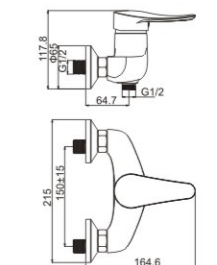

SIMPLILE SERIES 40#

WAVE SERIES 40#

M11288-580C
Product name: Basin faucet
Pcs/ctn : 8
Material: Brass/Zinc alloy
Surface treatment:Chrome

M11287-579C
Product name: Basin faucet
Pcs/ctn : 8
Material: Brass/Zinc alloy
Surface treatment:Chrome

M31288-580C
Product name: Bath faucet
Pcs/ctn : 8
Material: Brass/Zinc alloy
Surface treatment:Chrome

M41288-580C
Product name: Shower faucet
Pcs/ctn : 8
Material: Brass/Zinc alloy
Surface treatment:Chrome