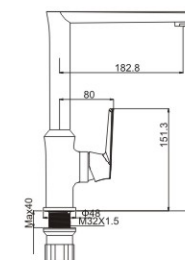

M54379-159

Product name: Vertical kitchen faucet
Pcs/ctn : 8
Material: Brass/Zinc alloy
Surface treatment: Chrome