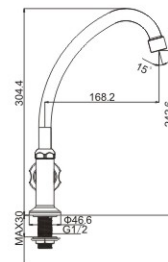

M04062-942C-S246

Product name: Cold kitchen tap
Pcs/ctn : 8
Material: Brass/Zinc alloy
Surface treatment: Chrome