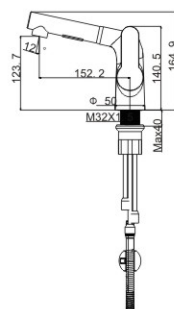

M14548-034C

Product name: Pull out spray faucet
Pcs/ctn : 8
Material: Brass/Zinc alloy
Surface treatment: Chrome