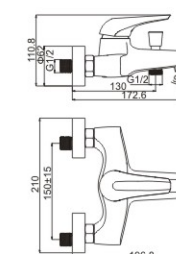

M31069-031C

Product name: Bath faucet
Pcs/ctn : 8
Material: Brass/Zinc alloy
Surface treatment: Chrome