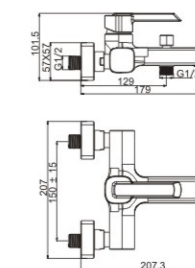

MI1512-815C

Product name: Basin faucet
Pcs/ctn : 8
Material: Brass/Zinc alloy
Surface treatment:

MI2512-815C

Product name: Basin faucet
Pcs/ctn : 8
Material: Brass/Zinc alloy
Surface treatment: Chrome

M71512-815C

Product name: Bidet faucet
Pcs/ctn : 8
Material: Brass/Zinc alloy
Surface treatment: Chrome

M31512-815C

Product name: Bath faucet
Pcs/ctn : 8
Material: Brass/Zinc alloy
Surface treatment: Chrome

M54512-815C

Product name: Vertical kitchen faucet
Pcs/ctn : 8
Material: Brass/Zinc alloy
Surface treatment: Chrome

M41512-815C

Product name: Shower faucet
Pcs/ctn : 8
Material: Brass/Zinc alloy
Surface treatment: Chrome