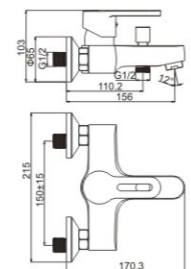

M31010-005C

Product name: Bath faucet
Pcs/ctn : 8
Material: Brass/Zinc alloy
Surface treatment: Chrome

MOMALI
SANITARY UTENSILS
www.momali.com