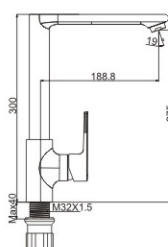

M54534-200C

Product name: Vertical kitchen faucet
Pcs/ctn : 8
Material: Brass/Zinc alloy
Surface treatment: Chrome

M41534-200C

Product name: Shower faucet
Pcs/ctn : 8
Material: Brass/Zinc alloy
Surface treatment: Chrome