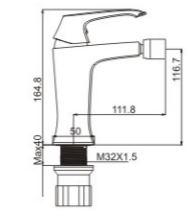

M71360-I48C

Product name: Bidet faucet
Pcs/ctn : 8
Material: Brass/Zinc alloy
Surface treatment: Chrome

—NEW—