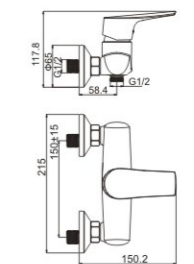

NEW

DOBBY SERIES 35#

MI2372-157C

Product name: Basin faucet
Pcs/ctn : 8
Material: Brass/Zinc alloy
Surface treatment: Chrome

M31372-157C

Product name: Bath faucet
Pcs/ctn : 8
Material: Brass/Zinc alloy
Surface treatment: Chrome

M41372-157C

Product name: Shower faucet
Pcs/ctn : 8
Material: Brass/Zinc alloy
Surface treatment: Chrome

M54372-157C-C472

Product name: Vertical kitchen faucet
Pcs/ctn : 8
Material: Brass/Zinc alloy
Surface treatment: Chrome

MI1372-157C

Product name: Basin faucet
Pcs/ctn : 8
Material: Brass/Zinc alloy
Surface treatment: Chrome