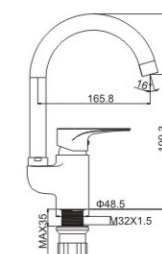

M54292-118C-CI40

Product name: Vertical kitchen faucet
Pcs/ctn : 8
Material: Brass/Zinc alloy
Surface treatment: Chrome