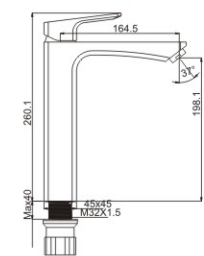

—NEW—

CHICHEN ITZA

SERIES 35#

MI1378-158C

Product name: Basin faucet
Pcs/ctn : 8
Material: Brass/Zinc alloy
Surface treatment: Chrome

MI2378-158C

Product name: Basin faucet
Pcs/ctn : 8
Material: Brass/Zinc alloy
Surface treatment: Chrome