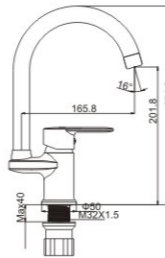

M54338-I34C-CI40

Product name: Vertical kitchen faucet
Pcs/ctn : 8
Material: Brass/Zinc alloy
Surface treatment: Chrome