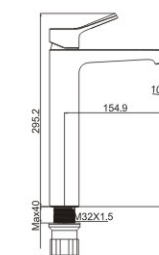

# BARRON

**MI1388-163C**  
Product name: Basin faucet  
Pcs/ctn : 8  
Material: Brass/Zinc alloy  
Surface treatment: Chrome

**MI2388-163C**  
Product name: Basin faucet  
Pcs/ctn : 8  
Material: Brass/Zinc alloy  
Surface treatment: Chrome