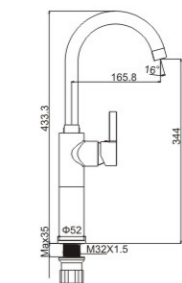

M55079-083C

Product name: Vertical kitchen faucet
Pcs/ctn : 8
Material: Brass/Zinc alloy
Surface treatment: Chrome