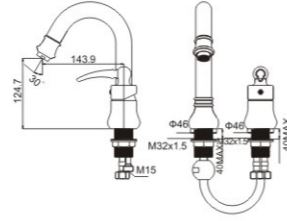

### M04062-942C-S246

Product name: Cold kitchen tap  
Pcs/ctn : 8  
Material: Brass/Zinc alloy  
Surface treatment: Chrome

**M53307-122C**

Product name: Basin faucet  
Pcs/ctn : 8  
Material: Brass/Zinc alloy  
Surface treatment: Chrome