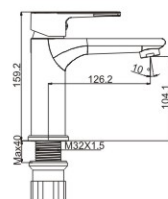

### M11534-200C

Product name: Basin faucet  
Pcs/ctn : 8  
Material: Brass/Zinc alloy  
Surface treatment: Chrome