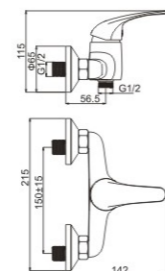

M41034-010C

Product name: Shower faucet
Pcs/ctn : 8
Material: Brass/Zinc alloy
Surface treatment:Chrome