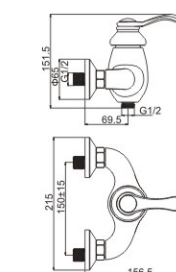

VENUS

SERIES 35#

M11025-001C

Product name: Basin faucet
Pcs/ctn : 8
Material: Brass/Zinc alloy
Surface treatment: Chrome

M51025-001C

Product name: Vertical kitchen faucet
Pcs/ctn : 8
Material: Brass/Zinc alloy
Surface treatment: Chrome

M31025-001C

Product name: Bath faucet
Pcs/ctn : 8
Material: Brass/Zinc alloy
Surface treatment: Chrome

M41025-535C

Product name: Shower faucet
Pcs/ctn : 8
Material: Brass/Zinc alloy
Surface treatment: Chrome