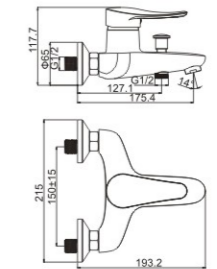

M41288-580C
Product name: Shower faucet
Pcs/ctn : 8
Material: Brass/Zinc alloy
Surface treatment:Chrome