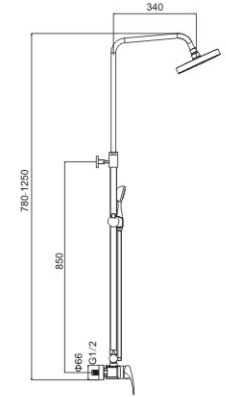

**M92113-063C-C362
-P076-P519**
Product name: Shower faucet
Material: Brass/Zinc alloy
Surface treatment: Chrome