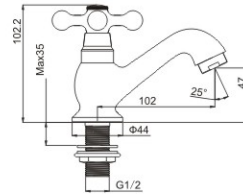

M03042-861C

Product name: Cold basin tap
Pcs/ctn : 8
Material: Brass/Zinc alloy
Surface treatment: Chrome