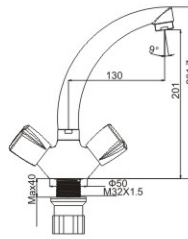

M54269-928C-S342

Product name: Vertical Kitchen faucet
Pcs/ctn : 8
Material: Brass/Zinc alloy
Surface treatment: Chrome

M31268-928C

Product name: Bath faucet
Pcs/ctn : 8
Material: Brass/Zinc alloy
Surface treatment: Chrome