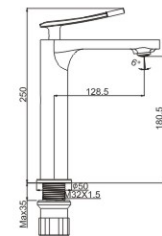

**M71513-814C**

Product name: Bidet faucet  
Pcs/ctn : 8  
Material: Brass/Zinc alloy  
Surface treatment: Chrome

**M12513-814C**

Product name: Basin faucet  
Pcs/ctn : 8  
Material: Brass/Zinc alloy  
Surface treatment: Chrome