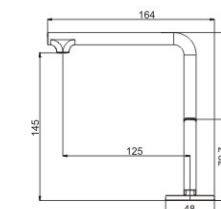

M11434-198C

Product name: Basin faucet
Pcs/ctn : 8
Material: Brass/Zinc alloy
Surface treatment: Chrome

M54015-531C

Product name: Vertical kitchen faucet
Pcs/ctn : 8
Material: Brass/Zinc alloy
Surface treatment: Chrome

M11528-981C

Product name: water purifier basin faucet
Pcs/ctn : 8
Material: Brass/Zinc alloy
Surface treatment: Chrome

M53531-118C

Product name: Pull out spray kitchen faucet
Pcs/ctn : 8
Material: Brass/Zinc alloy
Surface treatment: Chrome

M14548-034C

Product name: Pull out spray faucet
Pcs/ctn : 8
Material: Brass/Zinc alloy
Surface treatment: Chrome

M53536-219C

Product name: Pull out spray kitchen faucet
Pcs/ctn : 8
Material: Brass/Zinc alloy
Surface treatment: Chrome

M14103-008C

Product name: Basin faucet
Pcs/ctn : 8
Material: Brass/Zinc alloy
Surface treatment: Chrome

M11517-210C

Product name: Basin faucet
Pcs/ctn : 8
Material: Brass/Zinc alloy
Surface treatment: Chrome