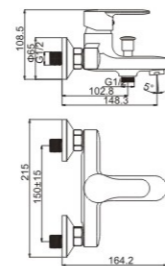

M31338-I34C

Product name: Bath faucet
Pcs/ctn : 8
Material: Brass/Zinc alloy
Surface treatment: Chrome

M31323-I29C

Product name: Bath faucet
Pcs/ctn : 8
Material: Brass/Zinc alloy
Surface treatment: Chrome