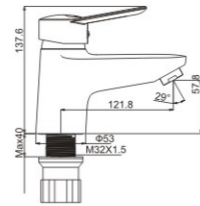

M11004-520C

Product name: Basin faucet
Pcs/ctn : 8
Material: Brass/Zinc alloy
Surface treatment: Chrome