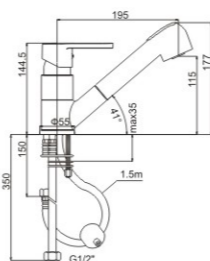

M53004-005C

Product name: Pull out spray kitchen faucet
Pcs/ctn : 8
Material: Brass/Zinc alloy
Surface treatment: Chrome