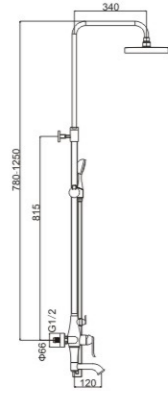

M92308-124TG
Product name: Shower set
Material: Brass/Zinc alloy
Surface treatment: Chrome