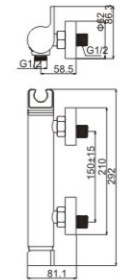

M11359-I47C

Product name: Basin faucet
Pcs/ctn : 8
Material: Brass/Zinc alloy
Surface treatment:
Chrome /zirconium gold
Patent No. : 2014 3 0344169.x

M31359-I47C

Product name: Bath faucet
Pcs/ctn : 8
Material: Brass/Zinc alloy
Surface treatment:
Chrome /zirconium gold
Patent No. : 2014 3 0344012.7

M71359-I47C

Product name: Bidet faucet
Pcs/ctn : 8
Material: Brass/Zinc alloy
Surface treatment:
Chrome /zirconium gold

M41359-I47C

Product name: Shower faucet
Pcs/ctn : 8
Material: Brass/Zinc alloy
Surface treatment:
Chrome /zirconium gold

M12359-I47C

Product name: Basin faucet
Pcs/ctn : 8
Material: Brass/Zinc alloy
Surface treatment:
Chrome /zirconium gold

M54359-I47C-C459

Product name: Vertical kitchen faucet
Pcs/ctn : 8
Material: Brass/Zinc alloy
Surface treatment:
Chrome /zirconium gold
Patent No. : 2014 3 0344133.1