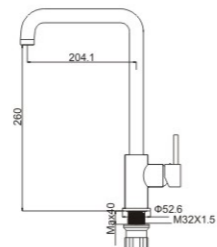

M54156-006C-C299

Product name: Vertical kitchen faucet
Pcs/ctn : 8
Material: Brass/Zinc alloy
Surface treatment: Chrome