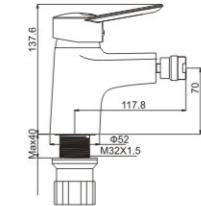

M71004-520C

Product name: Bidet faucet
Pcs/ctn : 8
Material: Brass/Zinc alloy
Surface treatment: Chrome