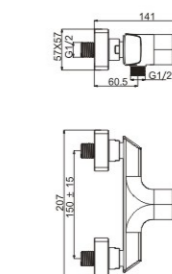

MI1512-815C

Product name: Basin faucet
Pcs/ctn : 8
Material: Brass/Zinc alloy
Surface treatment:

MI2512-815C

Product name: Basin faucet
Pcs/ctn : 8
Material: Brass/Zinc alloy
Surface treatment: Chrome

M71512-815C

Product name: Bidet faucet
Pcs/ctn : 8
Material: Brass/Zinc alloy
Surface treatment: Chrome

M31512-815C

Product name: Bath faucet
Pcs/ctn : 8
Material: Brass/Zinc alloy
Surface treatment: Chrome

M54512-815C

Product name: Vertical kitchen faucet
Pcs/ctn : 8
Material: Brass/Zinc alloy
Surface treatment: Chrome

M41512-815C

Product name: Shower faucet
Pcs/ctn : 8
Material: Brass/Zinc alloy
Surface treatment: Chrome