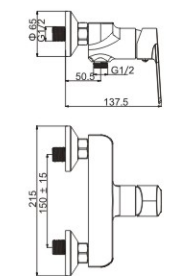

— NEW —

GLADYS

SERIES 35#

M11535-218C

Product name: Basin faucet
Pcs/ctn : 8
Material: Brass/Zinc alloy
Surface treatment: Chrome

M31535-218C

Product name: Bath faucet
Pcs/ctn : 8
Material: Brass/Zinc alloy
Surface treatment: Chrome

M54535-218C

Product name: Vertical kitchen faucet
Pcs/ctn : 8
Material: Brass/Zinc alloy
Surface treatment: Chrome

M41535-218C

Product name: Shower faucet
Pcs/ctn : 8
Material: Brass/Zinc alloy
Surface treatment: Chrome