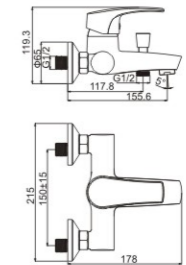

M11006-530C

Product name: Basin faucet
Pcs/ctn : 8
Material: Brass/Zinc alloy
Surface treatment: Chrome

M51004-530C-S100

Product name: Vertical kitchen faucet
Pcs/ctn : 8
Material: Brass/Zinc alloy
Surface treatment: Chrome

M71006-530C

Product name: Bidet faucet
Pcs/ctn : 8
Material: Brass/Zinc alloy
Surface treatment: Chrome

M31006-530C

Product name: Bath faucet
Pcs/ctn : 8
Material: Brass/Zinc alloy
Surface treatment: Chrome

M54004-530C-C258

Product name: Vertical kitchen faucet
Pcs/ctn : 8
Material: Brass/Zinc alloy
Surface treatment: Chrome

M41006-530C

Product name: Shower faucet
Pcs/ctn : 8
Material: Brass/Zinc alloy
Surface treatment: Chrome