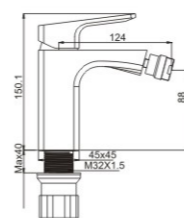

### MI2378-158C

Product name: Basin faucet  
Pcs/ctn : 8  
Material: Brass/Zinc alloy  
Surface treatment: Chrome

NEW

**M71378-158C**

Product name: Bidet faucet  
Pcs/ctn : 8  
Material: Brass/Zinc alloy  
Surface treatment: Chrome