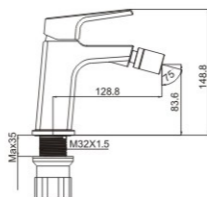

### MI5387-162C

Product name: Basin faucet  
Pcs/ctn : 8  
Material: Brass/Zinc alloy  
Surface treatment: Chrome

**M71387-162C**

Product name: Bidet faucet  
Pcs/ctn : 8  
Material: Brass/Zinc alloy  
Surface treatment: Chrome