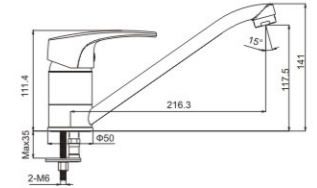

M51004-530C-S100

Product name: Vertical kitchen faucet
Pcs/ctn : 8
Material: Brass/Zinc alloy
Surface treatment: Chrome