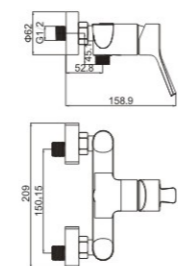

M33388-163C-S021

Product name: Wall bath faucet
Pcs/ctn : 8
Material: Brass/Zinc alloy
Surface treatment: Chrome