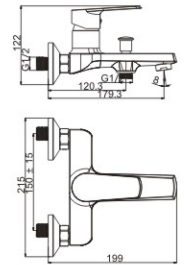

— NEW —

GLADYS

SERIES 35#

M11535-218C

Product name: Basin faucet
Pcs/ctn : 8
Material: Brass/Zinc alloy
Surface treatment: Chrome

M31535-218C

Product name: Bath faucet
Pcs/ctn : 8
Material: Brass/Zinc alloy
Surface treatment: Chrome

M54535-218C

Product name: Vertical kitchen faucet
Pcs/ctn : 8
Material: Brass/Zinc alloy
Surface treatment: Chrome

M41535-218C

Product name: Shower faucet
Pcs/ctn : 8
Material: Brass/Zinc alloy
Surface treatment: Chrome