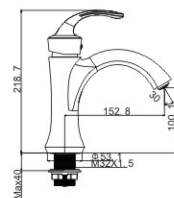

M11434-198C

Product name: Basin faucet
Pcs/ctn : 8
Material: Brass/Zinc alloy
Surface treatment: Chrome