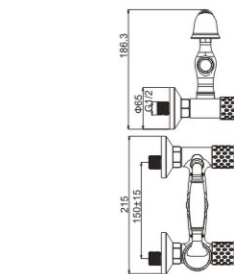

NEW

PETRONAS TWIN TOWER SERIES

M11380-969TG
Product name: Basin faucet
Pcs/ctn : 8
Material: Brass/Zinc alloy
Surface treatment: Zirconium gold

M73180-969TG
Product name: Bidet faucet
Pcs/ctn : 8
Material: Brass/Zinc alloy
Surface treatment: Zirconium gold

M15380-969TG
Product name: Basin faucet
Pcs/ctn : 8
Material: Brass/Zinc alloy
Surface treatment: Zirconium gold

M81380-969TG
Product name: Basin faucet
Pcs/ctn : 8
Material: Brass/Zinc alloy
Surface treatment: Zirconium gold

MOMALI
SANITARY UTENSILS
www.momali.com

M41380-969TG
Product name: Shower faucet
Pcs/ctn : 8
Material: Brass/Zinc alloy
Surface treatment: Zirconium gold

M31380-969TG
Product name: Bath faucet
Pcs/ctn : 8
Material: Brass/Zinc alloy
Surface treatment: Zirconium gold