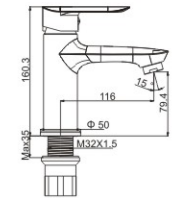

M11532-215C

Product name: Basin faucet
Pcs/ctn : 8
Material: Brass/Zinc alloy
Surface treatment: Chrome

M31532-215C

Product name: Bath faucet
Pcs/ctn : 8
Material: Brass/Zinc alloy
Surface treatment: Chrome