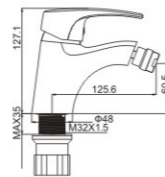

M71006-530C

Product name: Bidet faucet
Pcs/ctn : 8
Material: Brass/Zinc alloy
Surface treatment: Chrome

M31006-530C

Product name: Bath faucet
Pcs/ctn : 8
Material: Brass/Zinc alloy
Surface treatment: Chrome